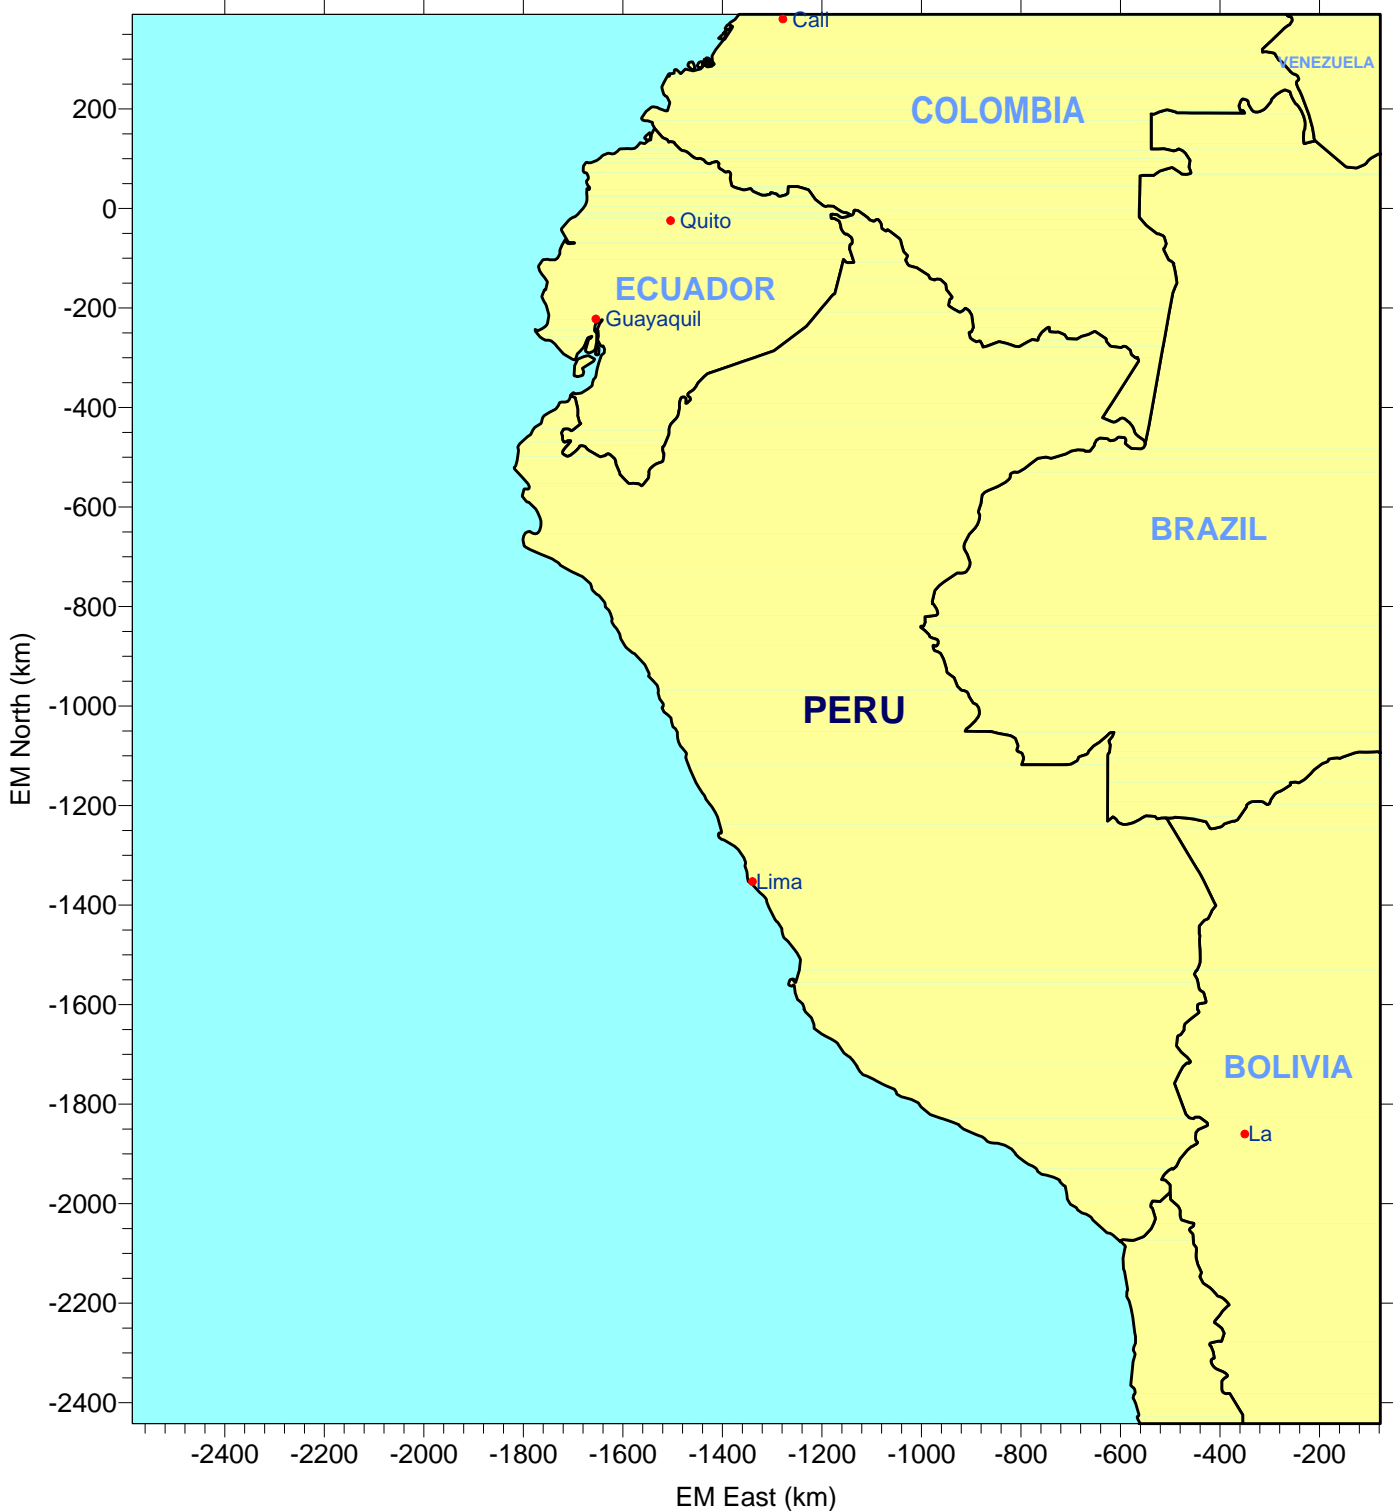

12km MM5 Data Tiles for South America - Area 5

FULL AREA 5

504 TILES

Projection: Equatorial Mercator (EM)
Origin: 0°N, 65°W
Datum: NWS-84

12km MM5 Data Tiles for South America - Area 5

REGION 01: 216 TILES

PERU

Projection: Equatorial Mercator (EM)
Origin: 0°N, 65°W
Datum: NWS-84