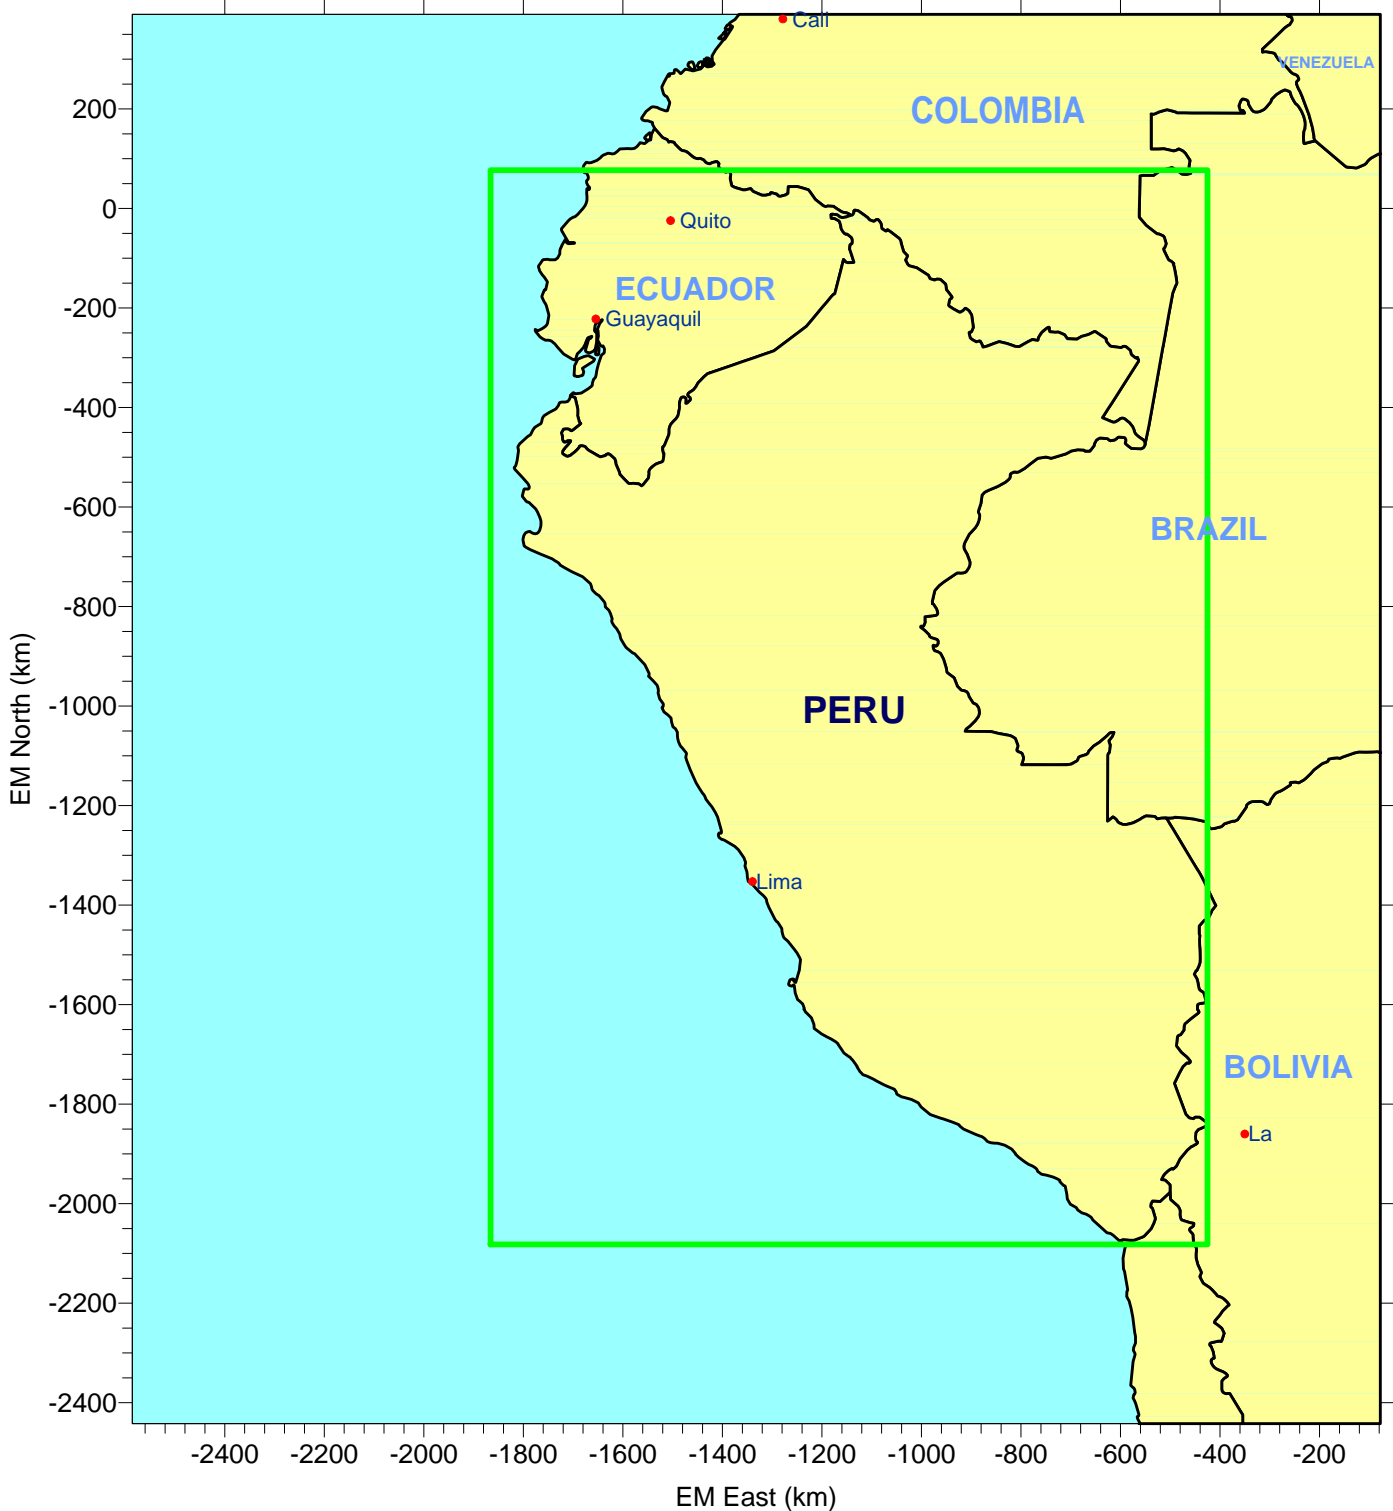

12km MM5 Data Tiles for South America - Area 5

FULL AREA 5

504 TILES

Projection: Equatorial Mercator (EM)
Origin: 0°N, 65°W
Datum: NWS-84

12km MM5 Data Tiles for South America - Area 5

REGION 01: 216 TILES

PERU

Projection: Equatorial Mercator (EM)
Origin: 0°N, 65°W
Datum: NWS-84