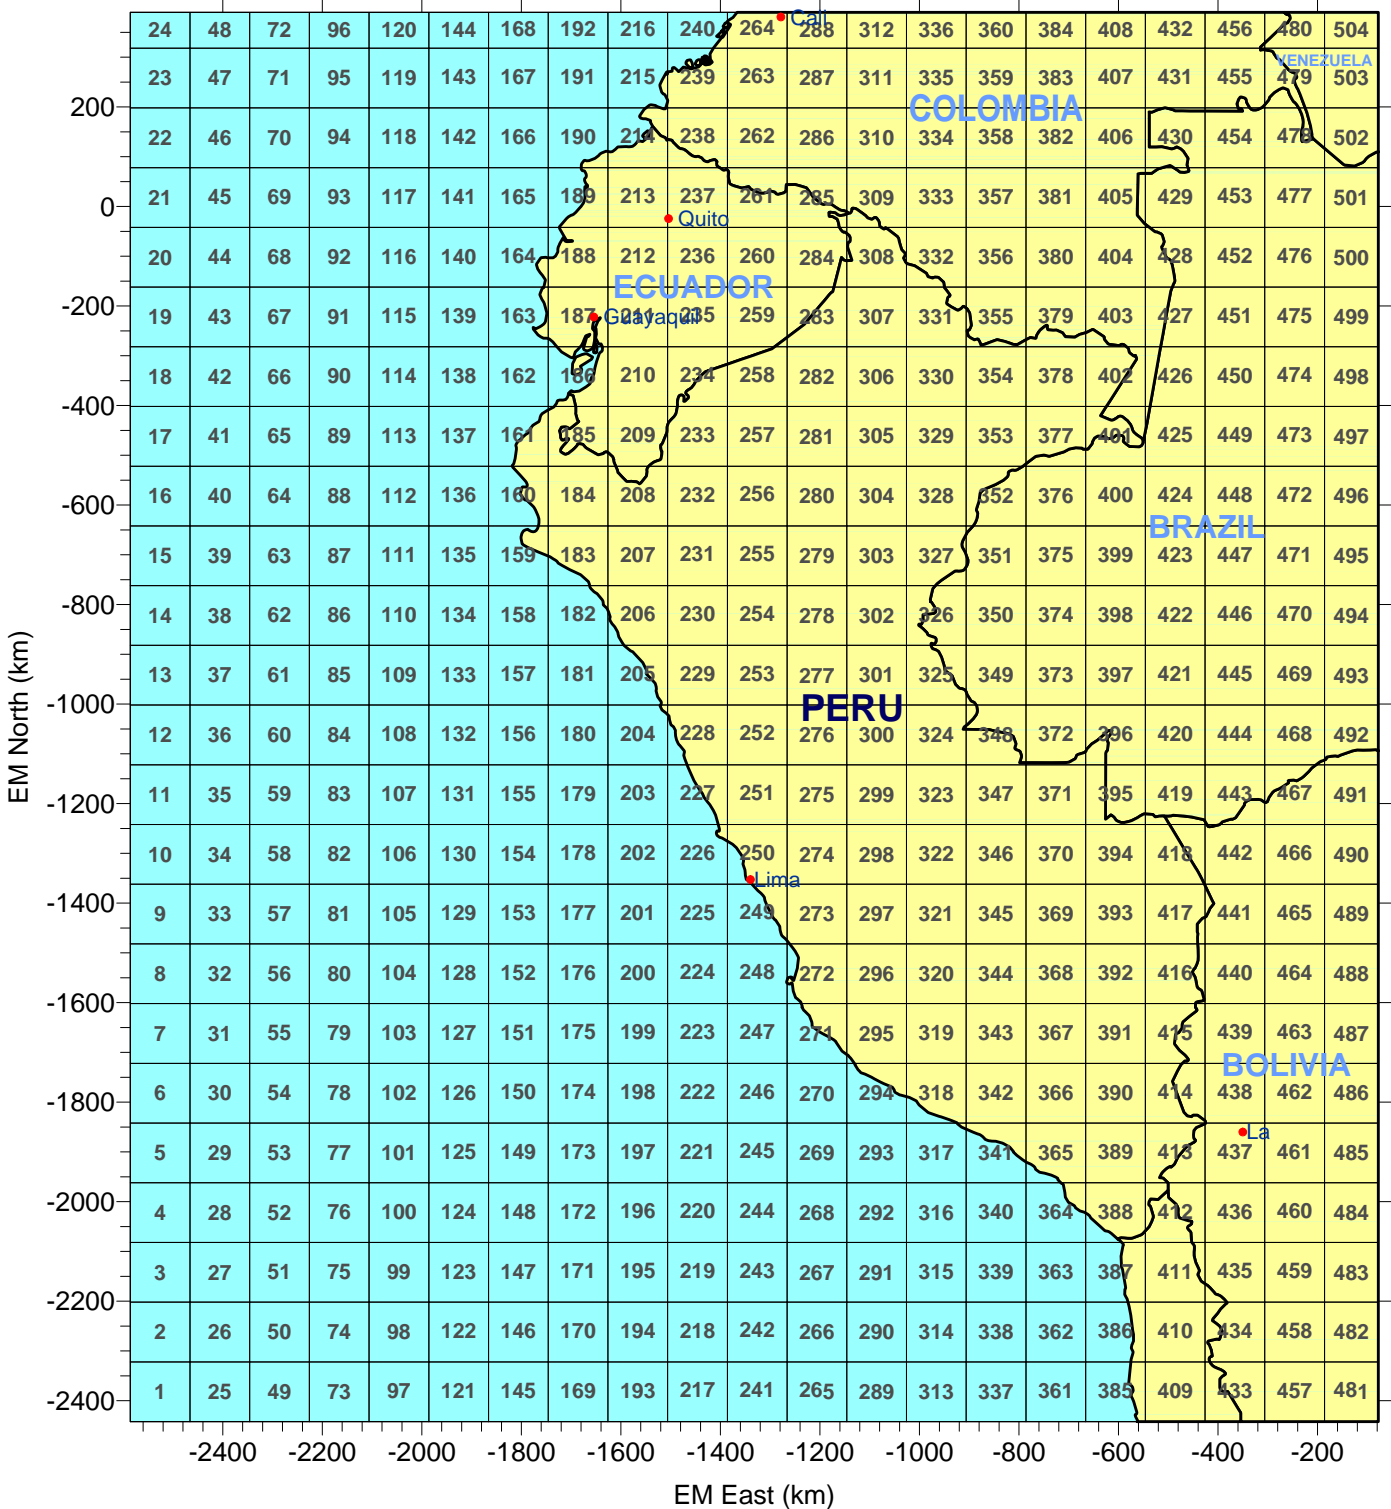

12km MM5 Data Tiles for South America - Area 5

FULL AREA 5

504 TILES

Projection: Equatorial Mercator (EM)
Origin: 0°N, 65°W
Datum: NWS-84

12km MM5 Data Tiles for South America - Area 5

FULL AREA 5

504 TILES

Projection: Equatorial Mercator (EM)
 Origin: 0°N, 65°W
 Datum: NWS-84