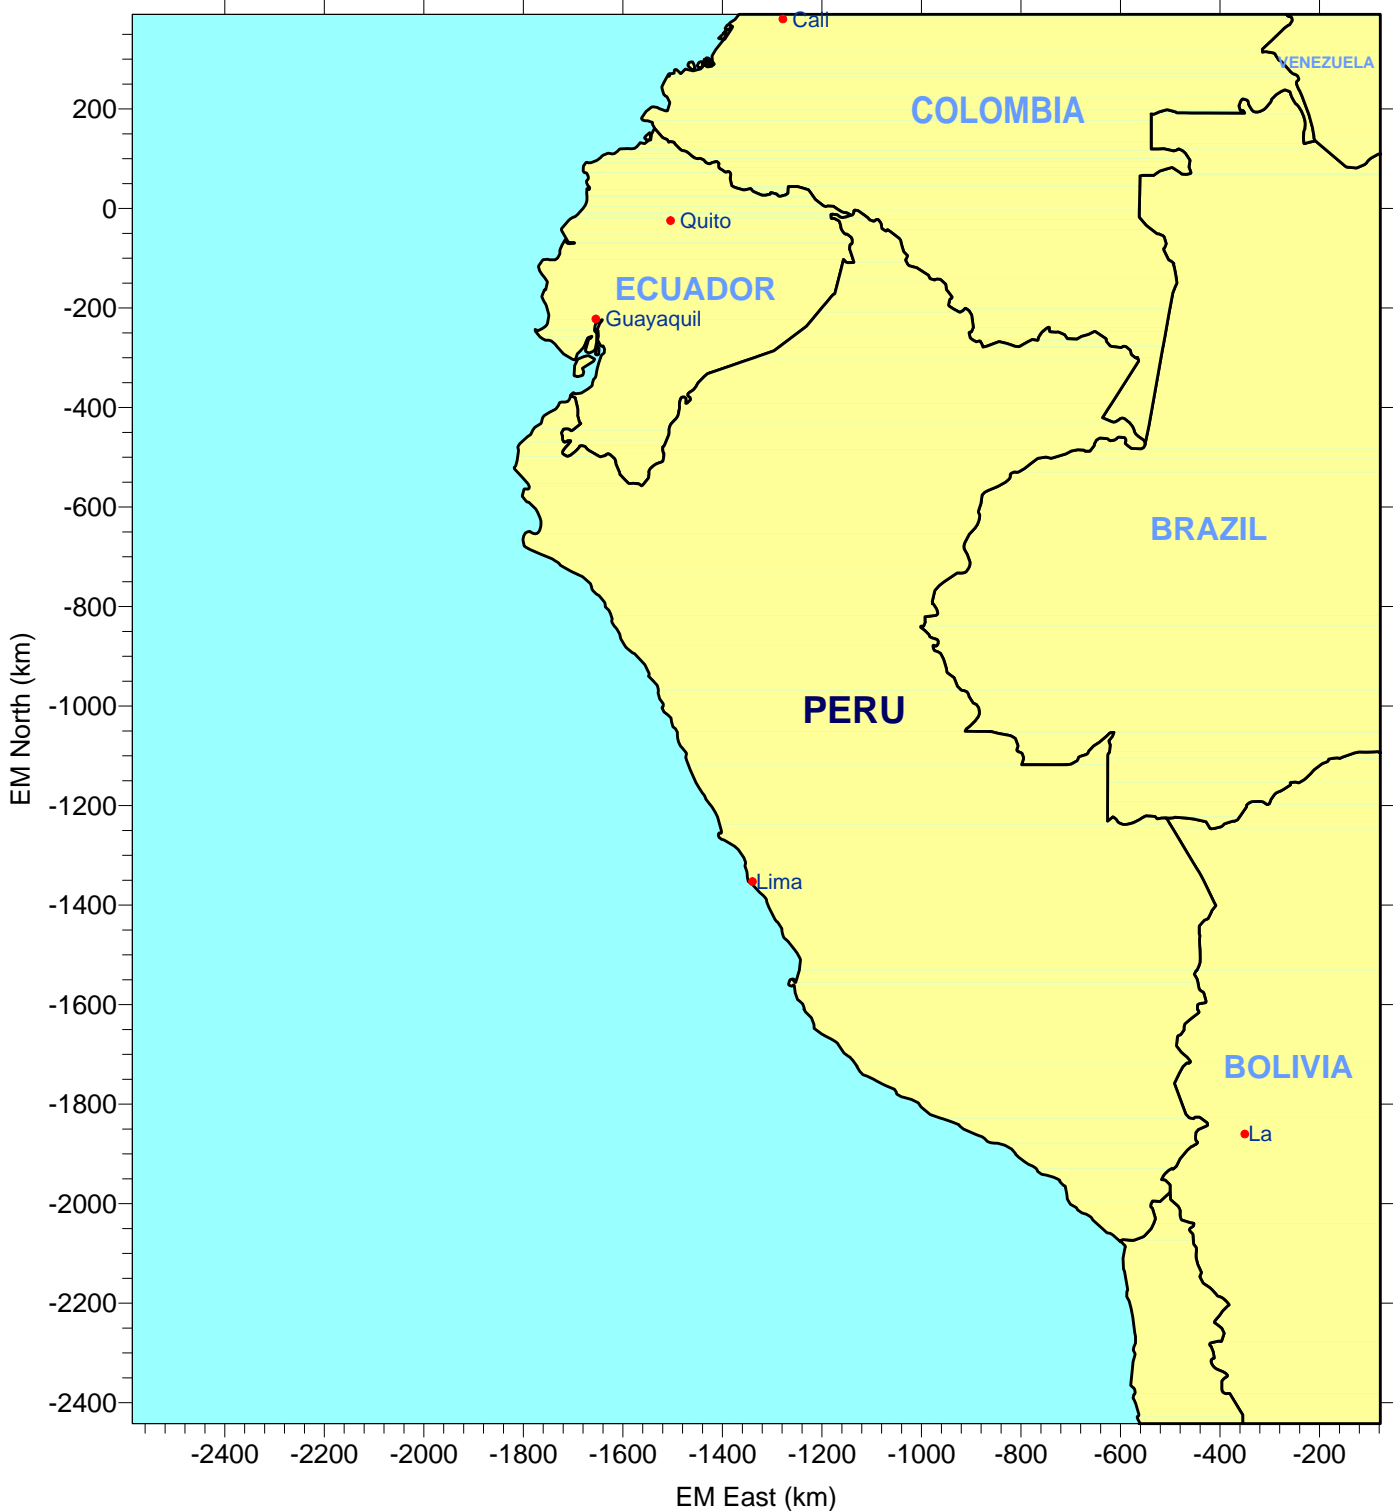

12km MM5 Data Tiles for South America - Area 5

FULL AREA 5

504 TILES

Projection: Equatorial Mercator (EM)
Origin: 0°N, 65°W
Datum: NWS-84

12km MM5 Data Tiles for South America - Area 5

FULL AREA 5

504 TILES

Projection: Equatorial Mercator (EM)
 Origin: 0°N, 65°W
 Datum: NWS-84