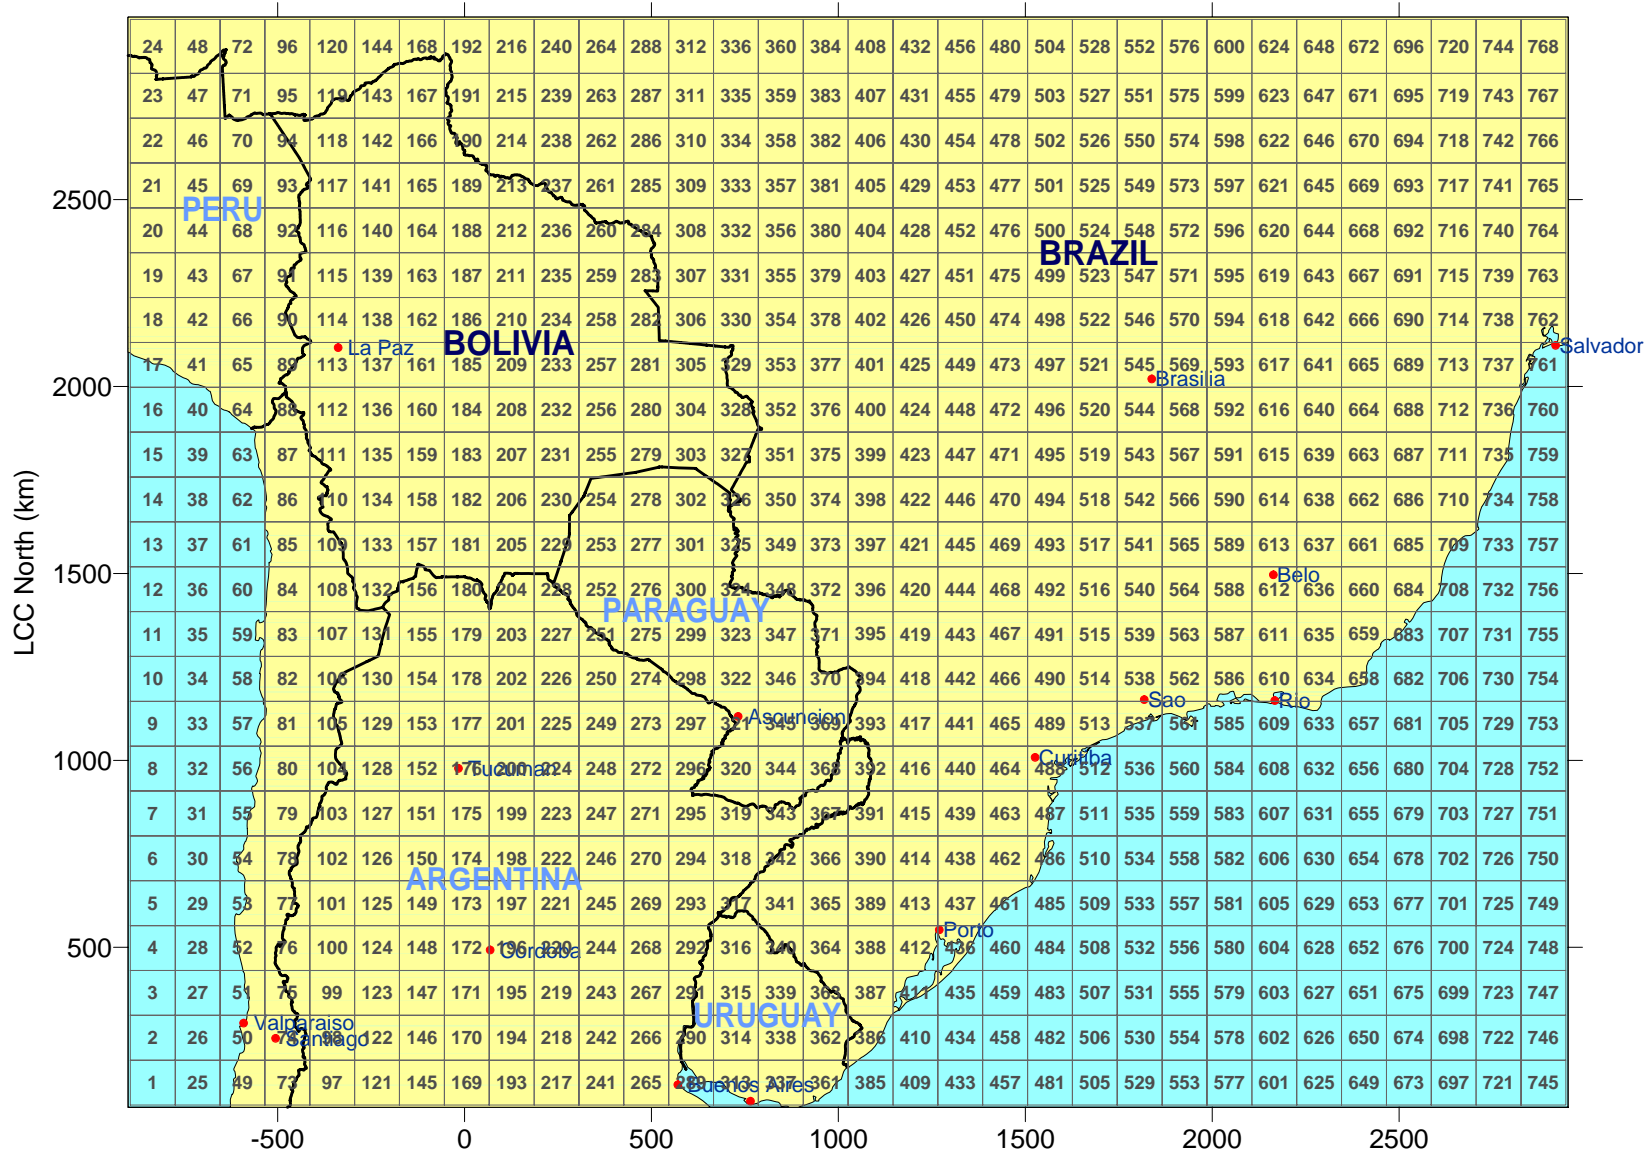

# 12km MM5 Data Tiles for South America - Area 4

## FULL AREA 4

768 TILES

Projection: Lambert Conformal Conic (LCC)  
 Origin: 36°S, 65°W  
 Matching Latitudes: 18°S, 52°S  
 False Easting/Northing = 0.0  
 Datum: NWS-84

LCC East (km)

[http://www.src.com/mm5/MM5\\_Main\\_Page.html](http://www.src.com/mm5/MM5_Main_Page.html)