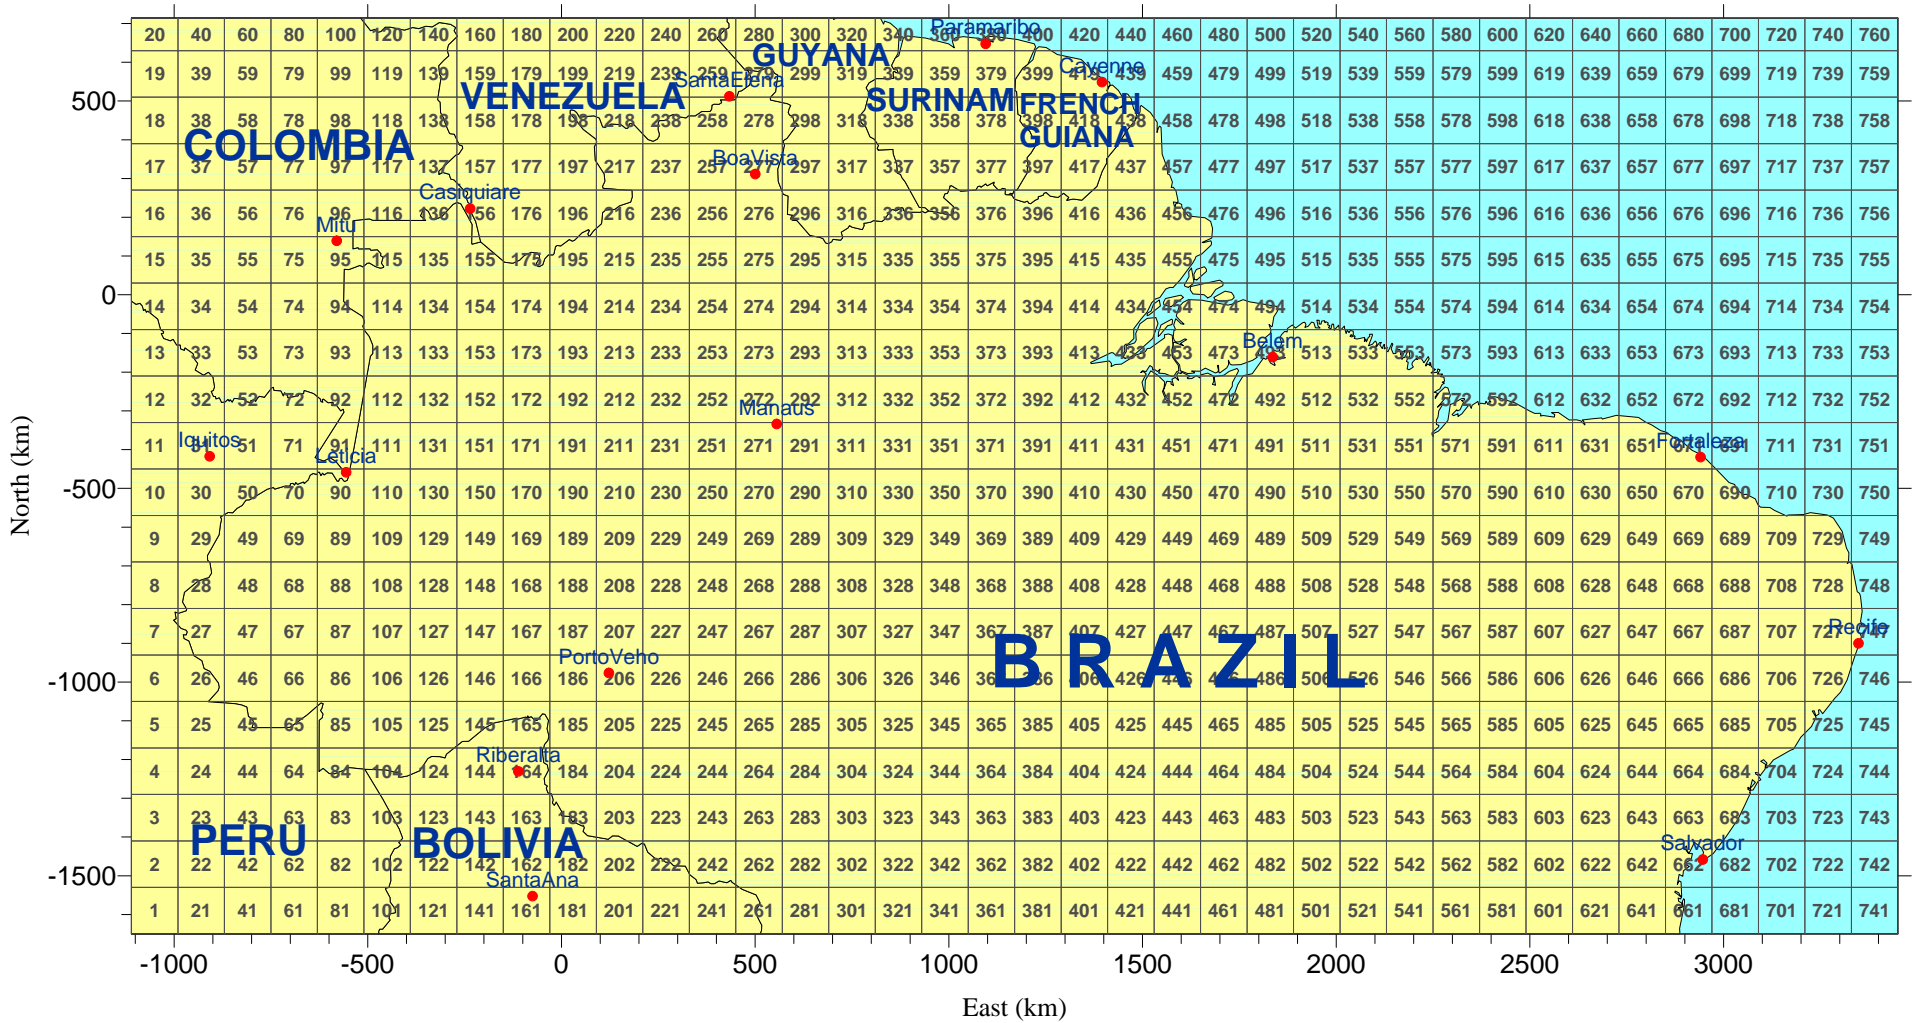

12km MM5 Data Tiles for South America - Area 3

FULL AREA 3

760 TILES

Map Projection: EM; Map Center: 0N, 65E
Standard Latitudes: 0N, 0N
Datum: NWS-84

12km MM5 Data Tiles for South America - Area 3

FULL AREA 3

760 TILES

Map Projection: EM; Map Center: 0N, 65E
Standard Latitudes: 0N, 0N
Datum: NWS-84