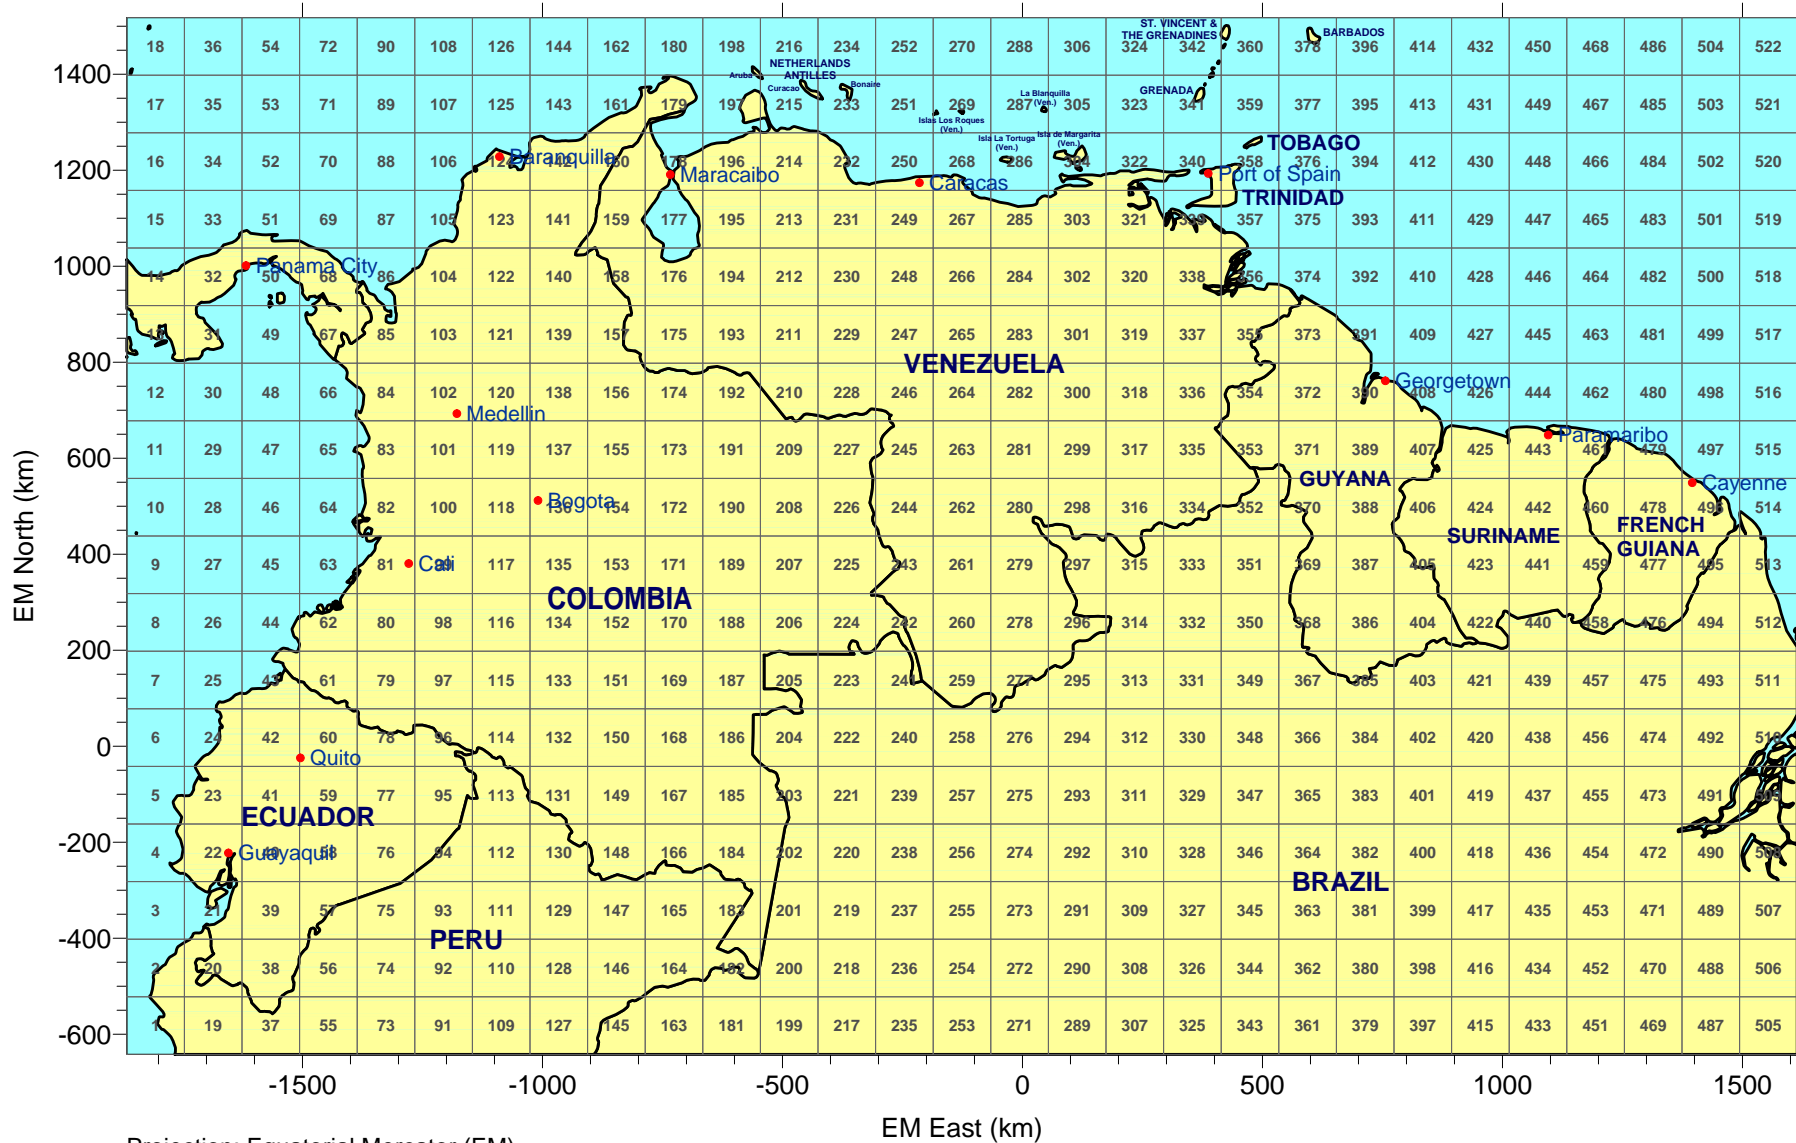

# 12km MM5 Data Tiles for South America - Area 1

## FULL AREA 1

522 TILES

Projection: Equatorial Mercator (EM)  
Origin: 0°N, 65°W  
Datum: NWS-84