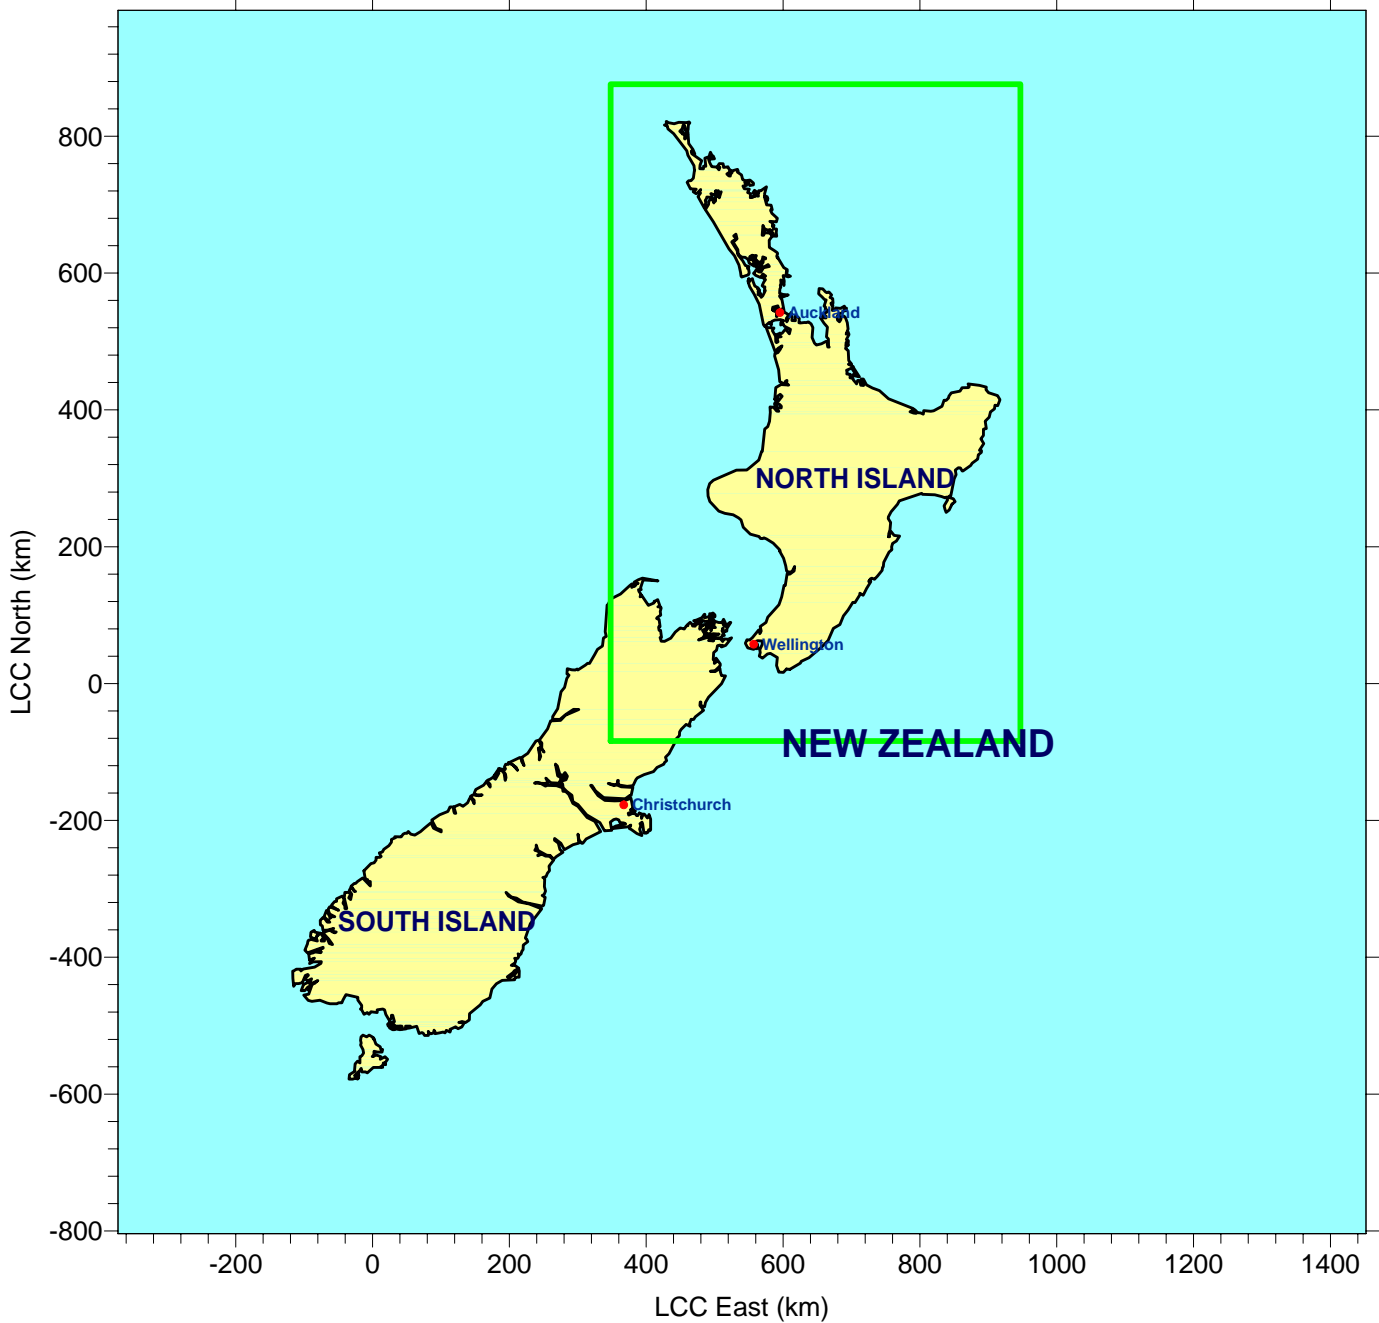

12km MM5 Data Tiles for New Zealand

Full Domain

225 Tiles

Projection: Lambert Conformal Conic (LCC)
Origin: 42°S, 168°E
Matching Latitudes: 32°S, 51°S
False Easting/Northing = 0.0
Datum: NWS-84

12km MM5 Data Tiles for New Zealand

Region 01

40 Tiles

Projection: Lambert Conformal Conic (LCC)
Origin: 42°S, 168°E
Matching Latitudes: 32°S, 51°S
False Easting/Northing = 0.0
Datum: NWS-84

12km MM5 Data Tiles for New Zealand

Region 02

49 Tiles

Projection: Lambert Conformal Conic (LCC)
Origin: 42°S, 168°E
Matching Latitudes: 32°S, 51°S
False Easting/Northing = 0.0
Datum: NWS-84

12km MM5 Data Tiles for New Zealand

Region 03

130 Tiles

Projection: Lambert Conformal Conic (LCC)
Origin: 42°S, 168°E
Matching Latitudes: 32°S, 51°S
False Easting/Northing = 0.0
Datum: NWS-84