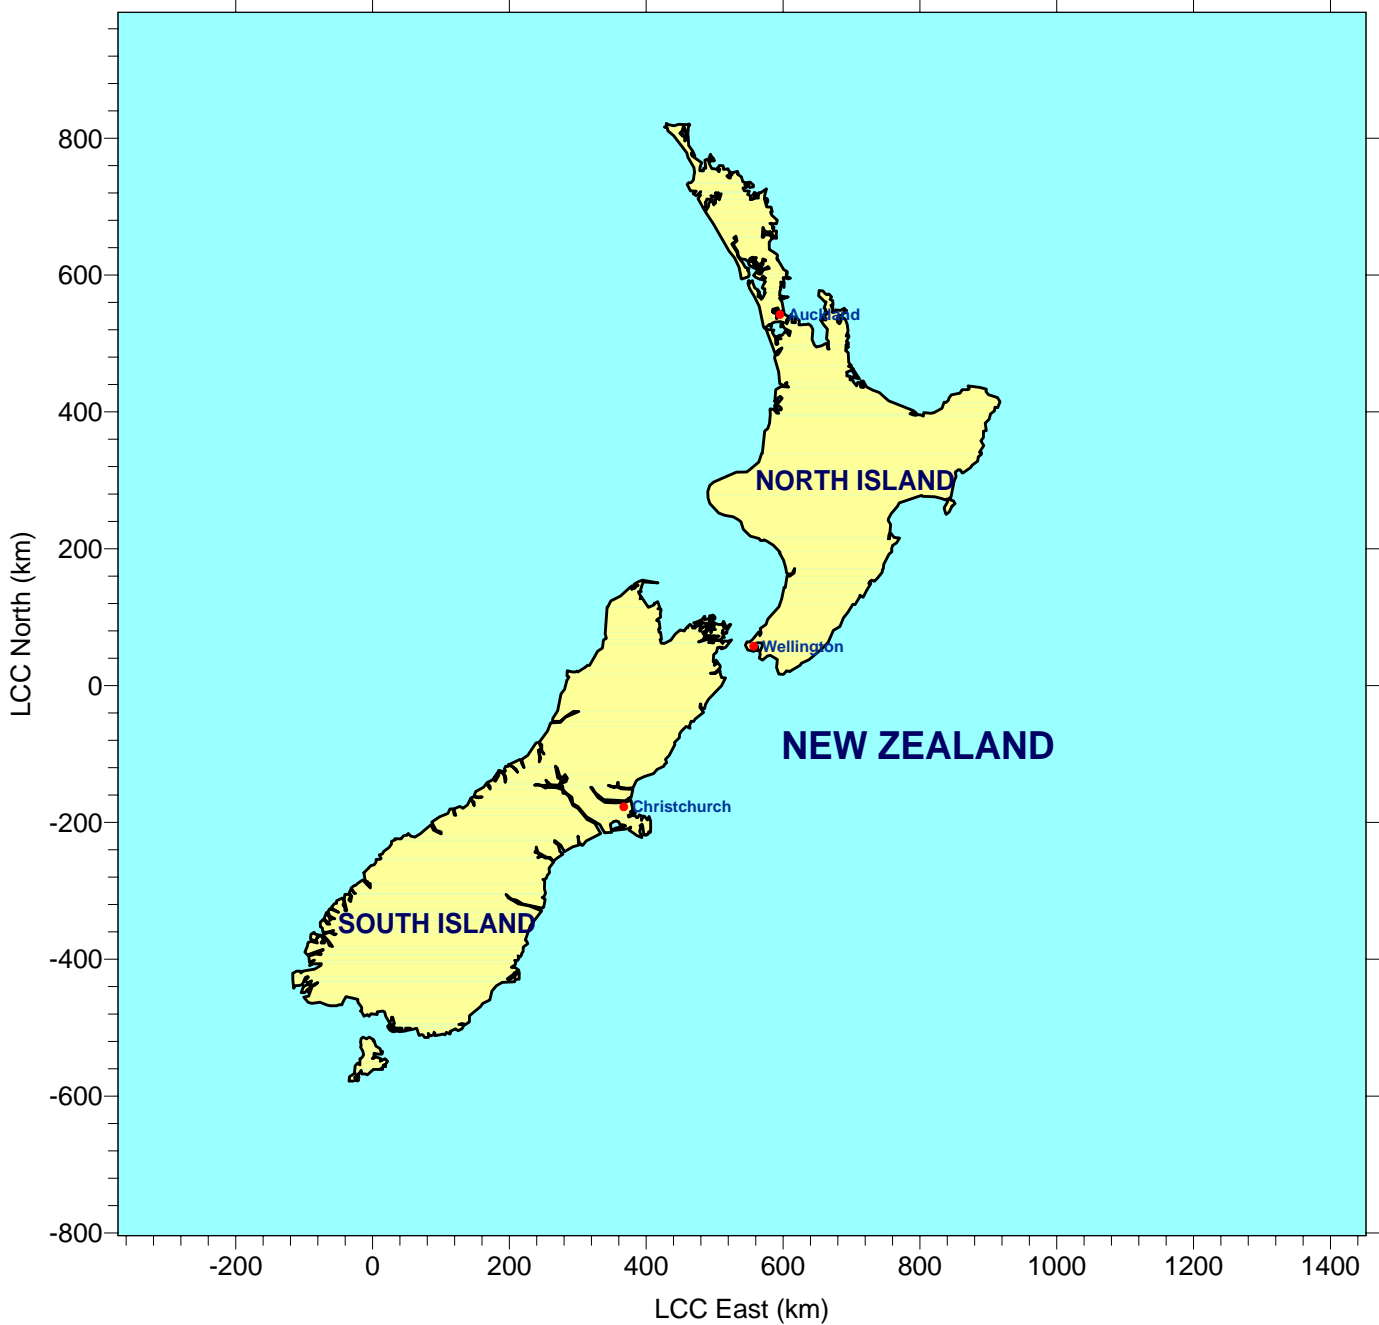

12km MM5 Data Tiles for New Zealand

Full Domain

225 Tiles

Projection: Lambert Conformal Conic (LCC)
Origin: 42°S, 168°E
Matching Latitudes: 32°S, 51°S
False Easting/Northing = 0.0
Datum: NWS-84

12km MM5 Data Tiles for New Zealand

Region 01

40 Tiles

Projection: Lambert Conformal Conic (LCC)
Origin: 42°S, 168°E
Matching Latitudes: 32°S, 51°S
False Easting/Northing = 0.0
Datum: NWS-84

12km MM5 Data Tiles for New Zealand

Region 02

49 Tiles

Projection: Lambert Conformal Conic (LCC)
Origin: 42°S, 168°E
Matching Latitudes: 32°S, 51°S
False Easting/Northing = 0.0
Datum: NWS-84

12km MM5 Data Tiles for New Zealand

Region 03

130 Tiles

Projection: Lambert Conformal Conic (LCC)
Origin: 42°S, 168°E
Matching Latitudes: 32°S, 51°S
False Easting/Northing = 0.0
Datum: NWS-84