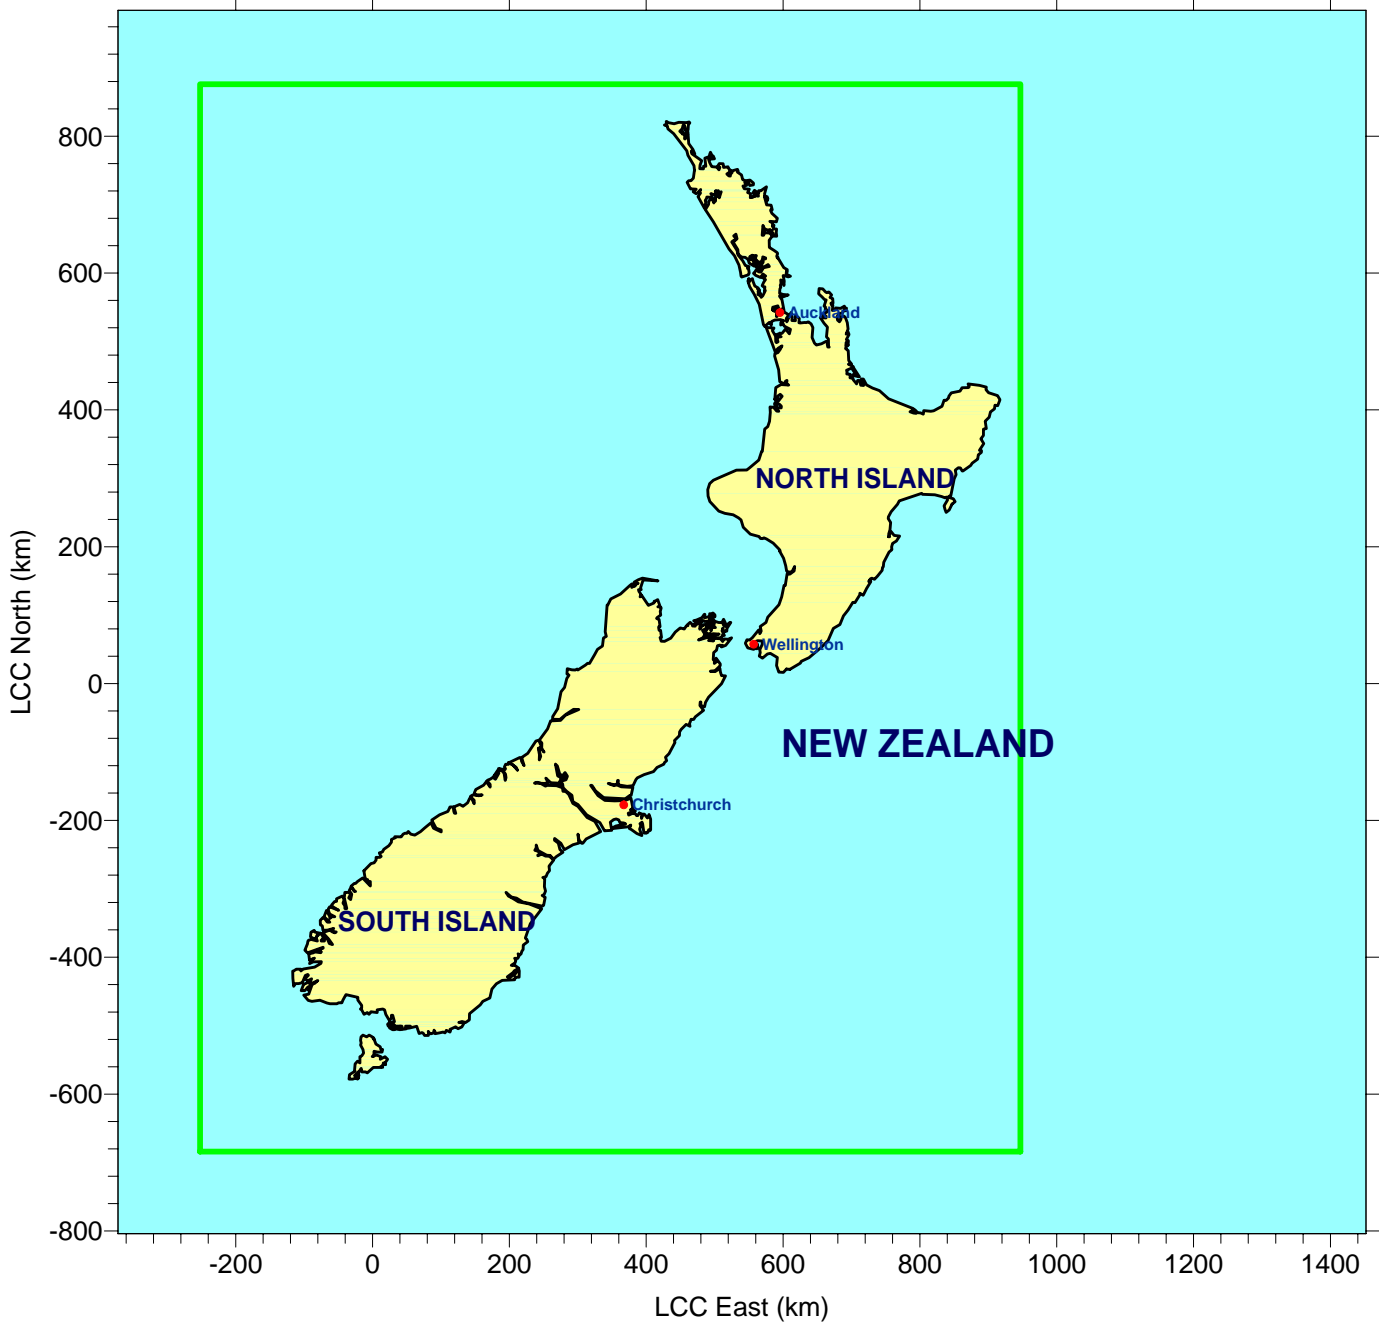

12km MM5 Data Tiles for New Zealand

Full Domain

225 Tiles

Projection: Lambert Conformal Conic (LCC)
Origin: 42°S, 168°E
Matching Latitudes: 32°S, 51°S
False Easting/Northing = 0.0
Datum: NWS-84

12km MM5 Data Tiles for New Zealand

Region 01

40 Tiles

Projection: Lambert Conformal Conic (LCC)
Origin: 42°S, 168°E
Matching Latitudes: 32°S, 51°S
False Easting/Northing = 0.0
Datum: NWS-84

12km MM5 Data Tiles for New Zealand

Region 02

49 Tiles

Projection: Lambert Conformal Conic (LCC)
Origin: 42°S, 168°E
Matching Latitudes: 32°S, 51°S
False Easting/Northing = 0.0
Datum: NWS-84

12km MM5 Data Tiles for New Zealand

Region 03

130 Tiles

Projection: Lambert Conformal Conic (LCC)
Origin: 42°S, 168°E
Matching Latitudes: 32°S, 51°S
False Easting/Northing = 0.0
Datum: NWS-84