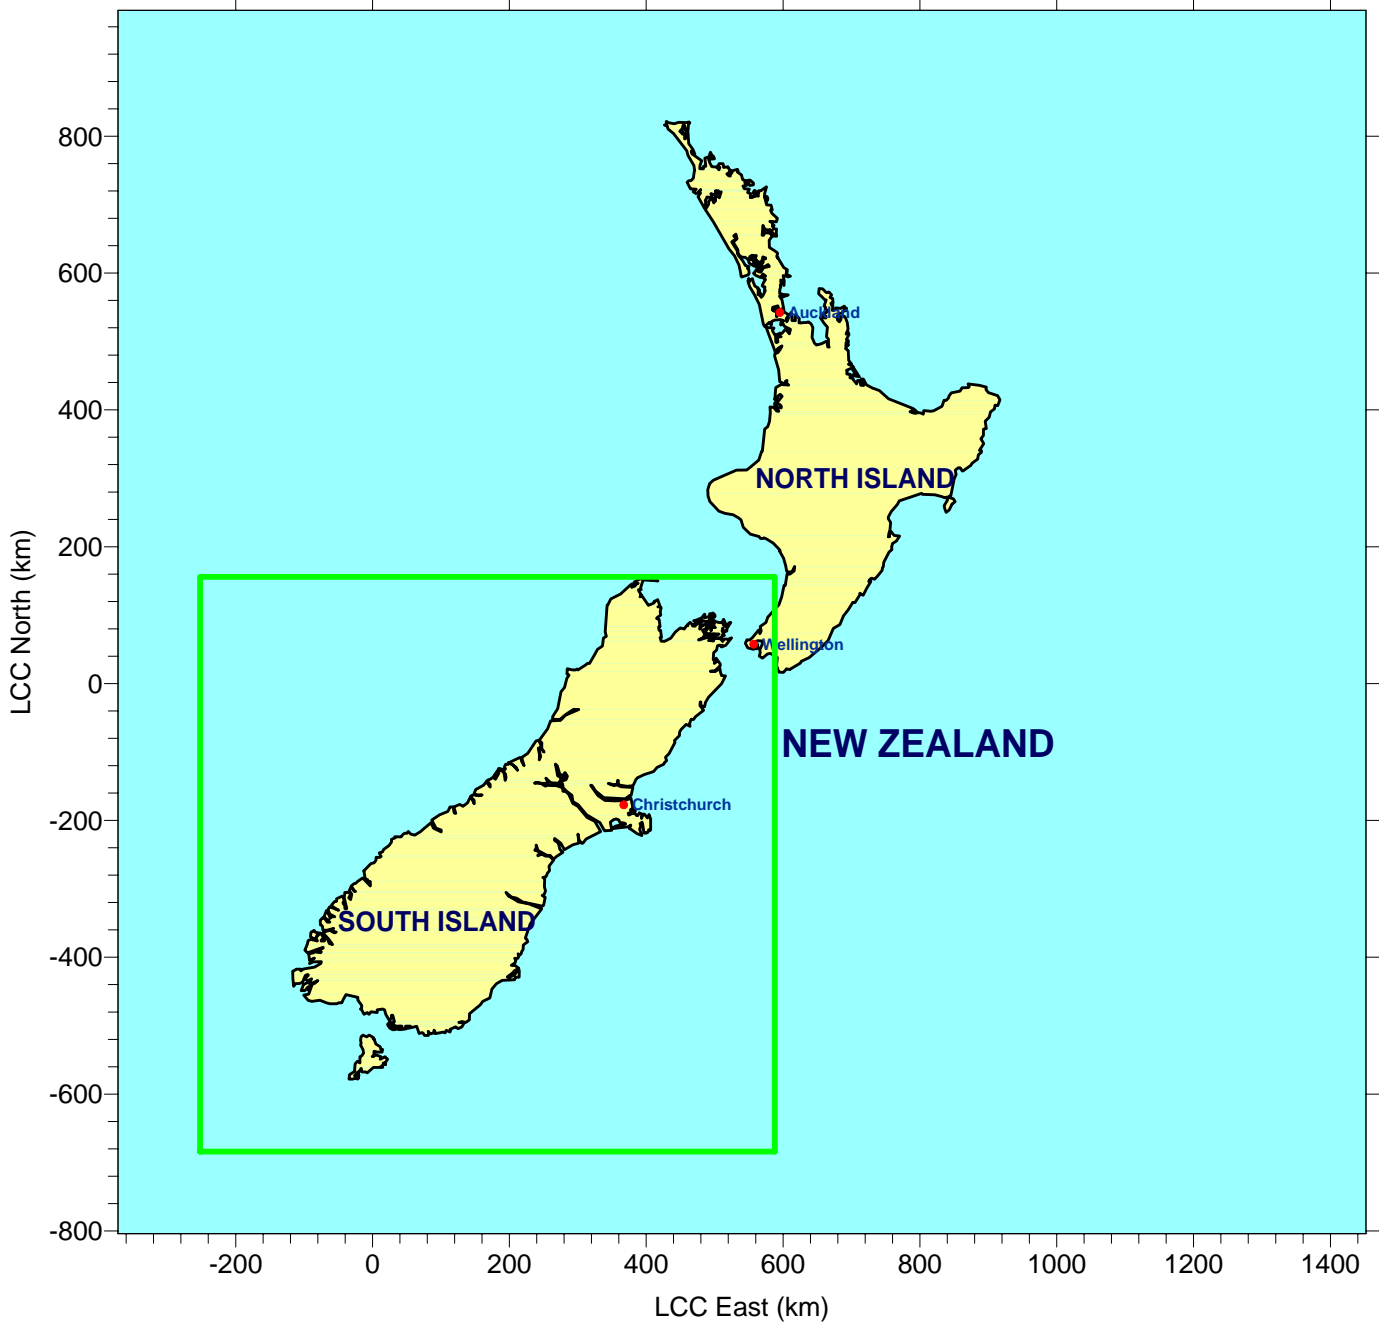

12km MM5 Data Tiles for New Zealand

Full Domain

225 Tiles

Projection: Lambert Conformal Conic (LCC)
Origin: 42°S, 168°E
Matching Latitudes: 32°S, 51°S
False Easting/Northing = 0.0
Datum: NWS-84

12km MM5 Data Tiles for New Zealand

Region 01

40 Tiles

Projection: Lambert Conformal Conic (LCC)
Origin: 42°S, 168°E
Matching Latitudes: 32°S, 51°S
False Easting/Northing = 0.0
Datum: NWS-84

12km MM5 Data Tiles for New Zealand

Region 02

49 Tiles

Projection: Lambert Conformal Conic (LCC)
Origin: 42°S, 168°E
Matching Latitudes: 32°S, 51°S
False Easting/Northing = 0.0
Datum: NWS-84

12km MM5 Data Tiles for New Zealand

Region 03

130 Tiles

Projection: Lambert Conformal Conic (LCC)
Origin: 42°S, 168°E
Matching Latitudes: 32°S, 51°S
False Easting/Northing = 0.0
Datum: NWS-84