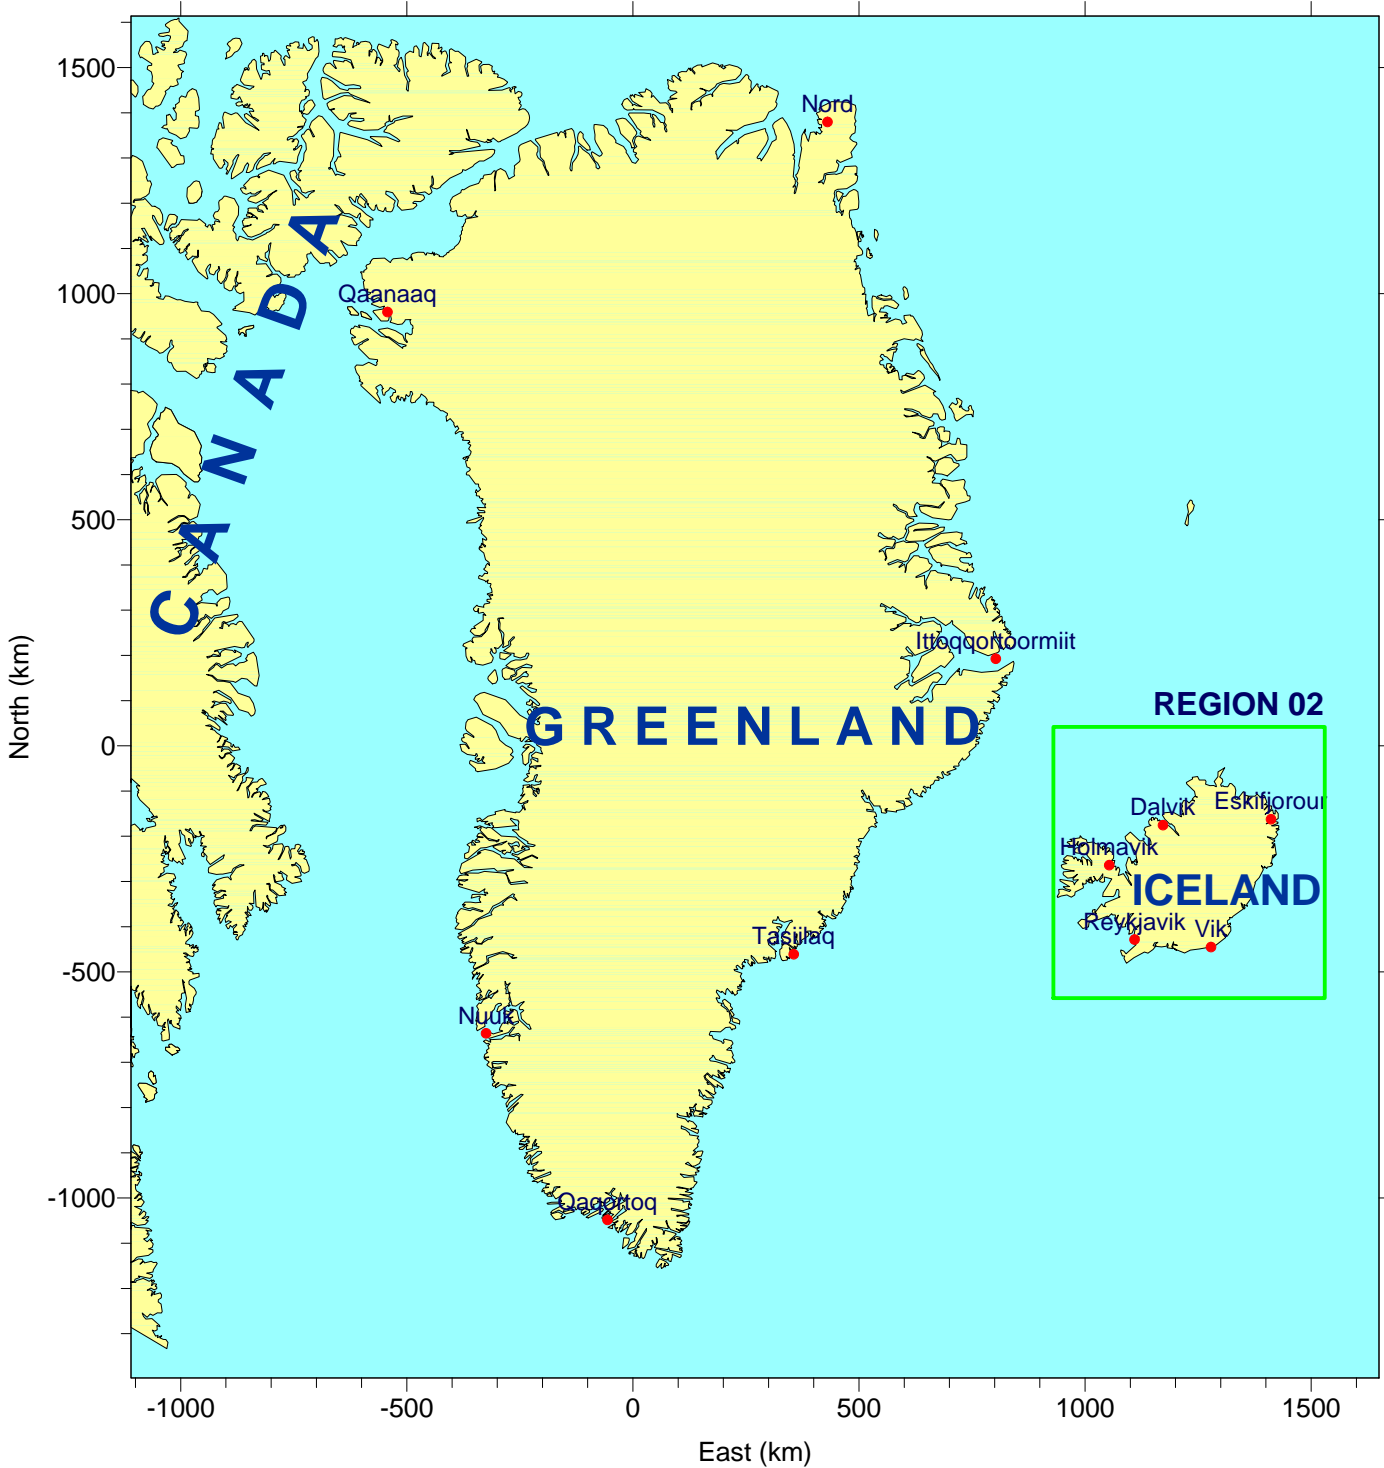

12km MM5 Data Tiles for Iceland and Greenland

REGION 02: 25 Tiles

Iceland

Map Projection: Polar Stereographic
Map Center: 70N,45W; Standards: 70N
Datum: NWS-84