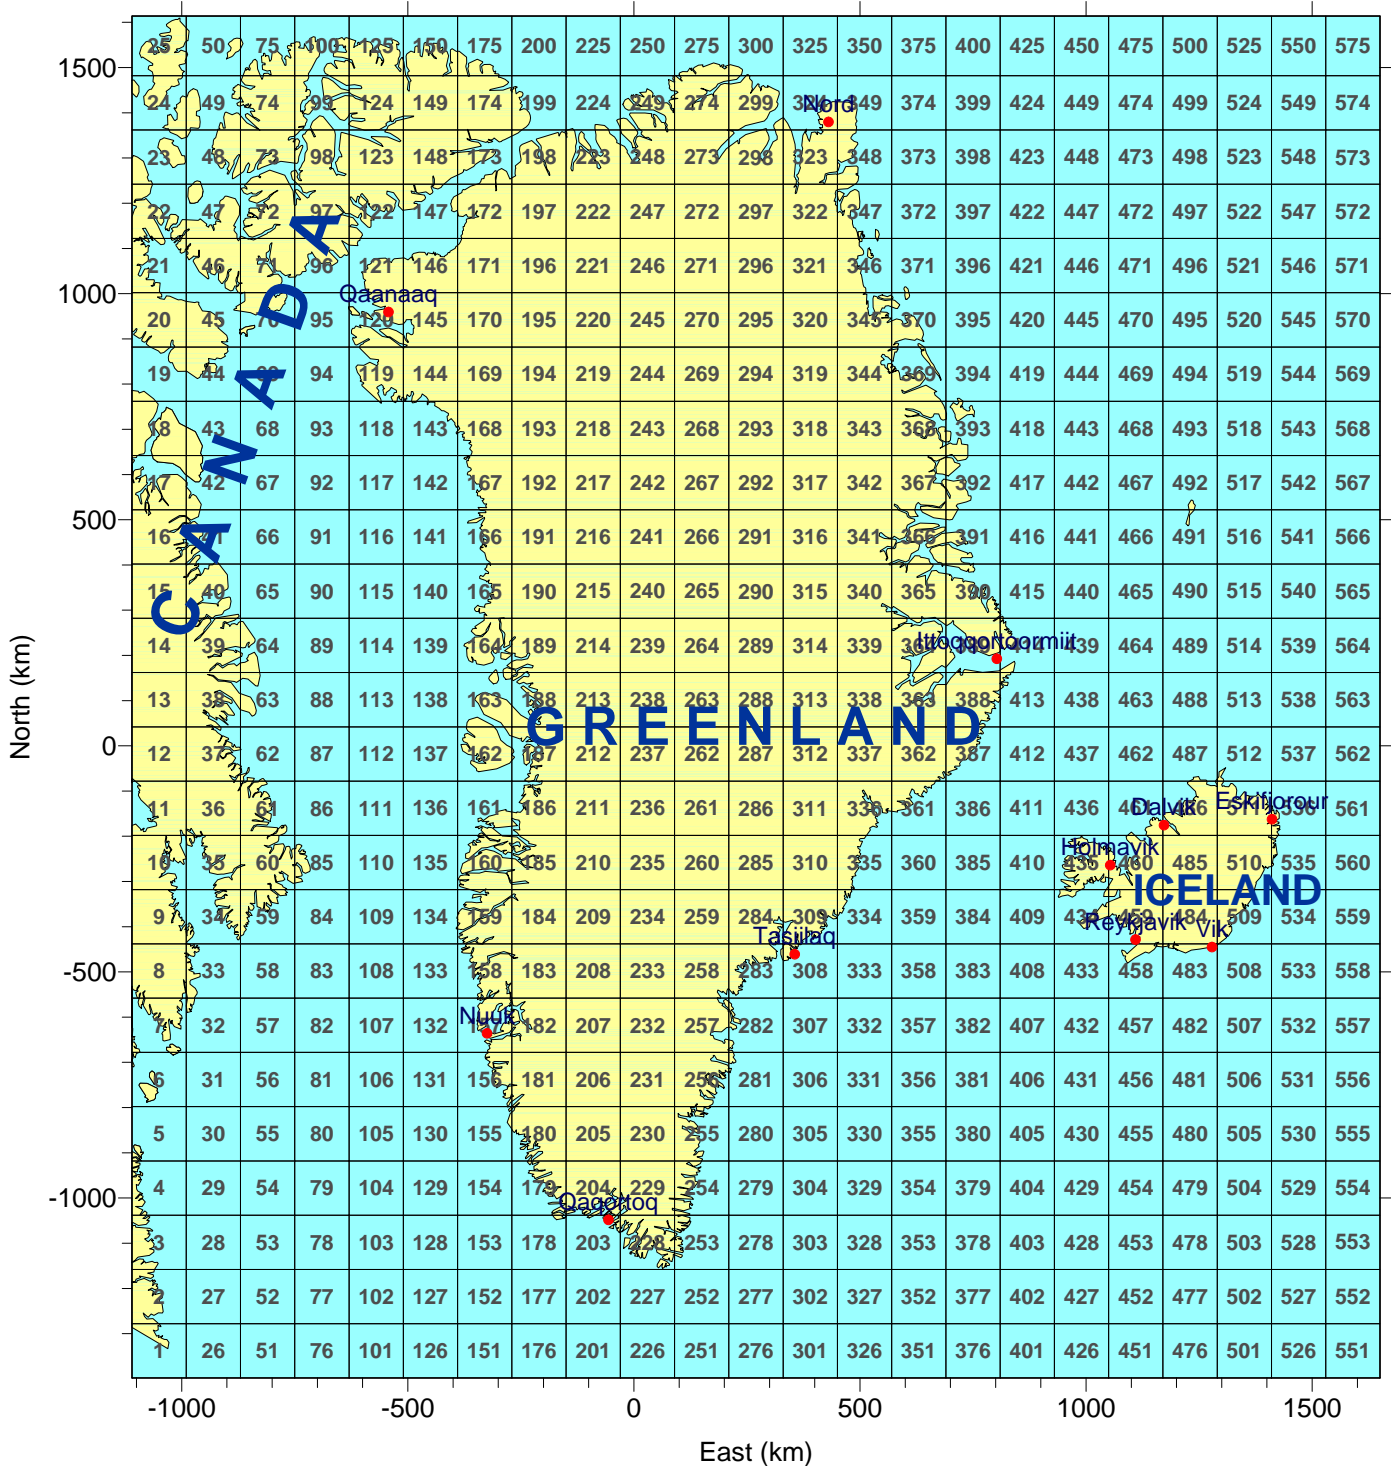

12km MM5 Data Tiles for Iceland and Greenland

FULL DOMAIN
575 TILES

Map Projection: Polar Stereographic
Map Center: 70N,45W; Standards: 70N
Datum: NWS-84

12km MM5 Data Tiles for Greenland

FULL DOMAIN

575 TILES

Map Projection: Polar Stereographic
Map Center: 70N,45W; Standards: 70N
Datum: NWS-84