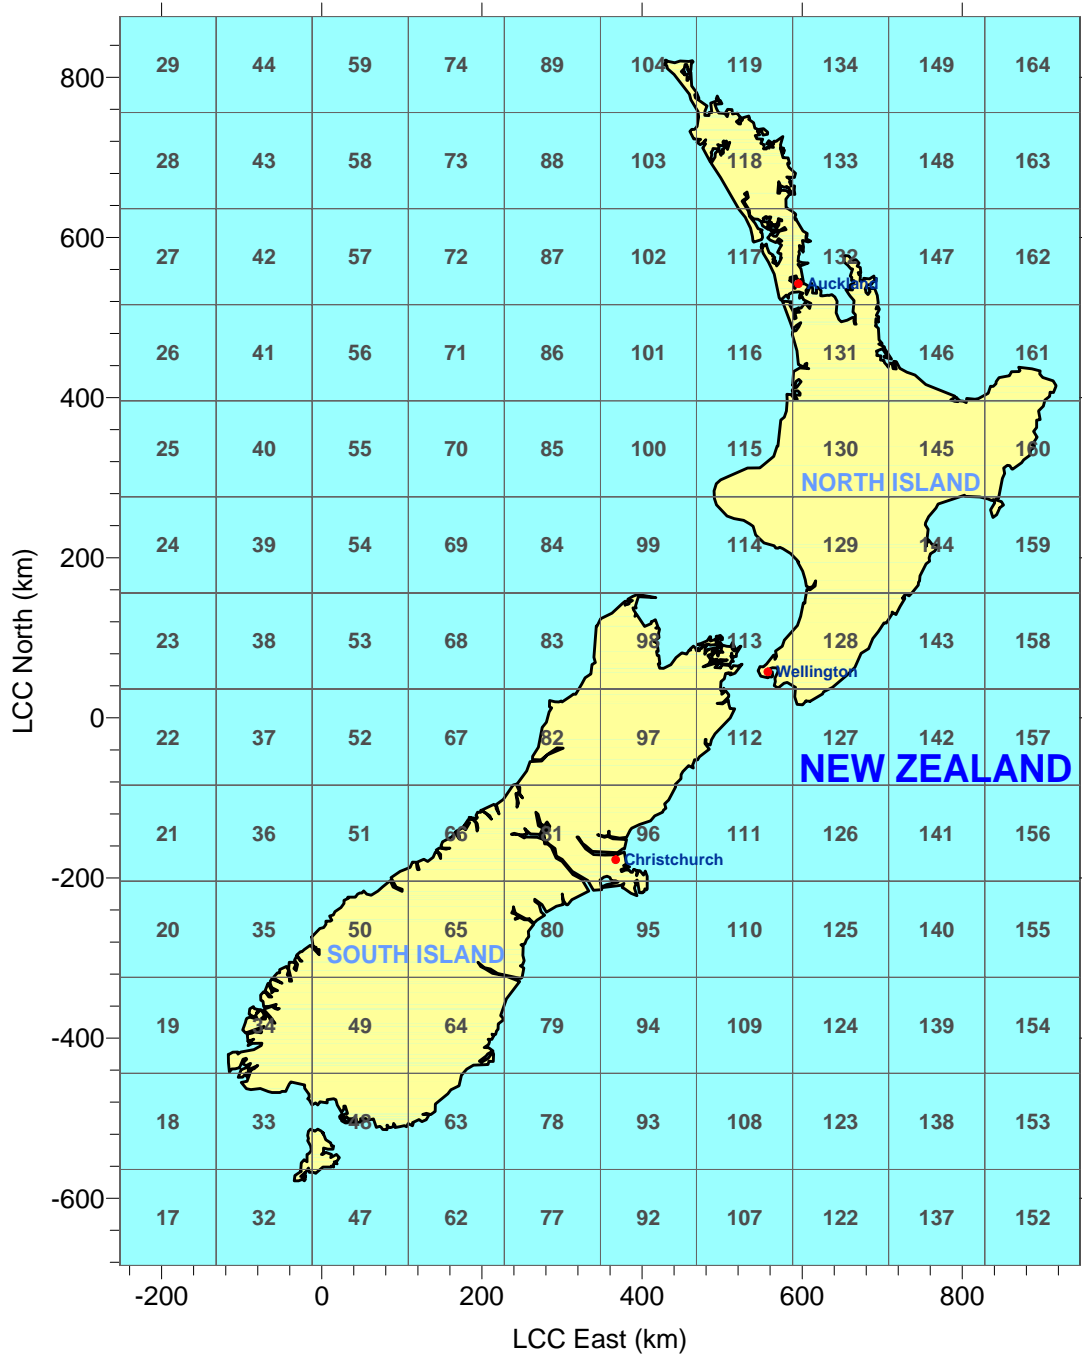

## Region 01

40 Tiles

Projection: Lambert Conformal Conic (LCC)  
Origin: 42°S, 168°E  
Matching Latitudes: 32°S, 51°S  
False Easting/Northing = 0.0  
Datum: NWS-84

## Region 02

49 Tiles

Projection: Lambert Conformal Conic (LCC)  
Origin: 42°S, 168°E  
Matching Latitudes: 32°S, 51°S  
False Easting/Northing = 0.0  
Datum: NWS-84

# 12km MM5 Data Tiles for New Zealand

## Region 03

130 Tiles

Projection: Lambert Conformal Conic (LCC)  
Origin: 42°S, 168°E  
Matching Latitudes: 32°S, 51°S  
False Easting/Northing = 0.0  
Datum: NWS-84