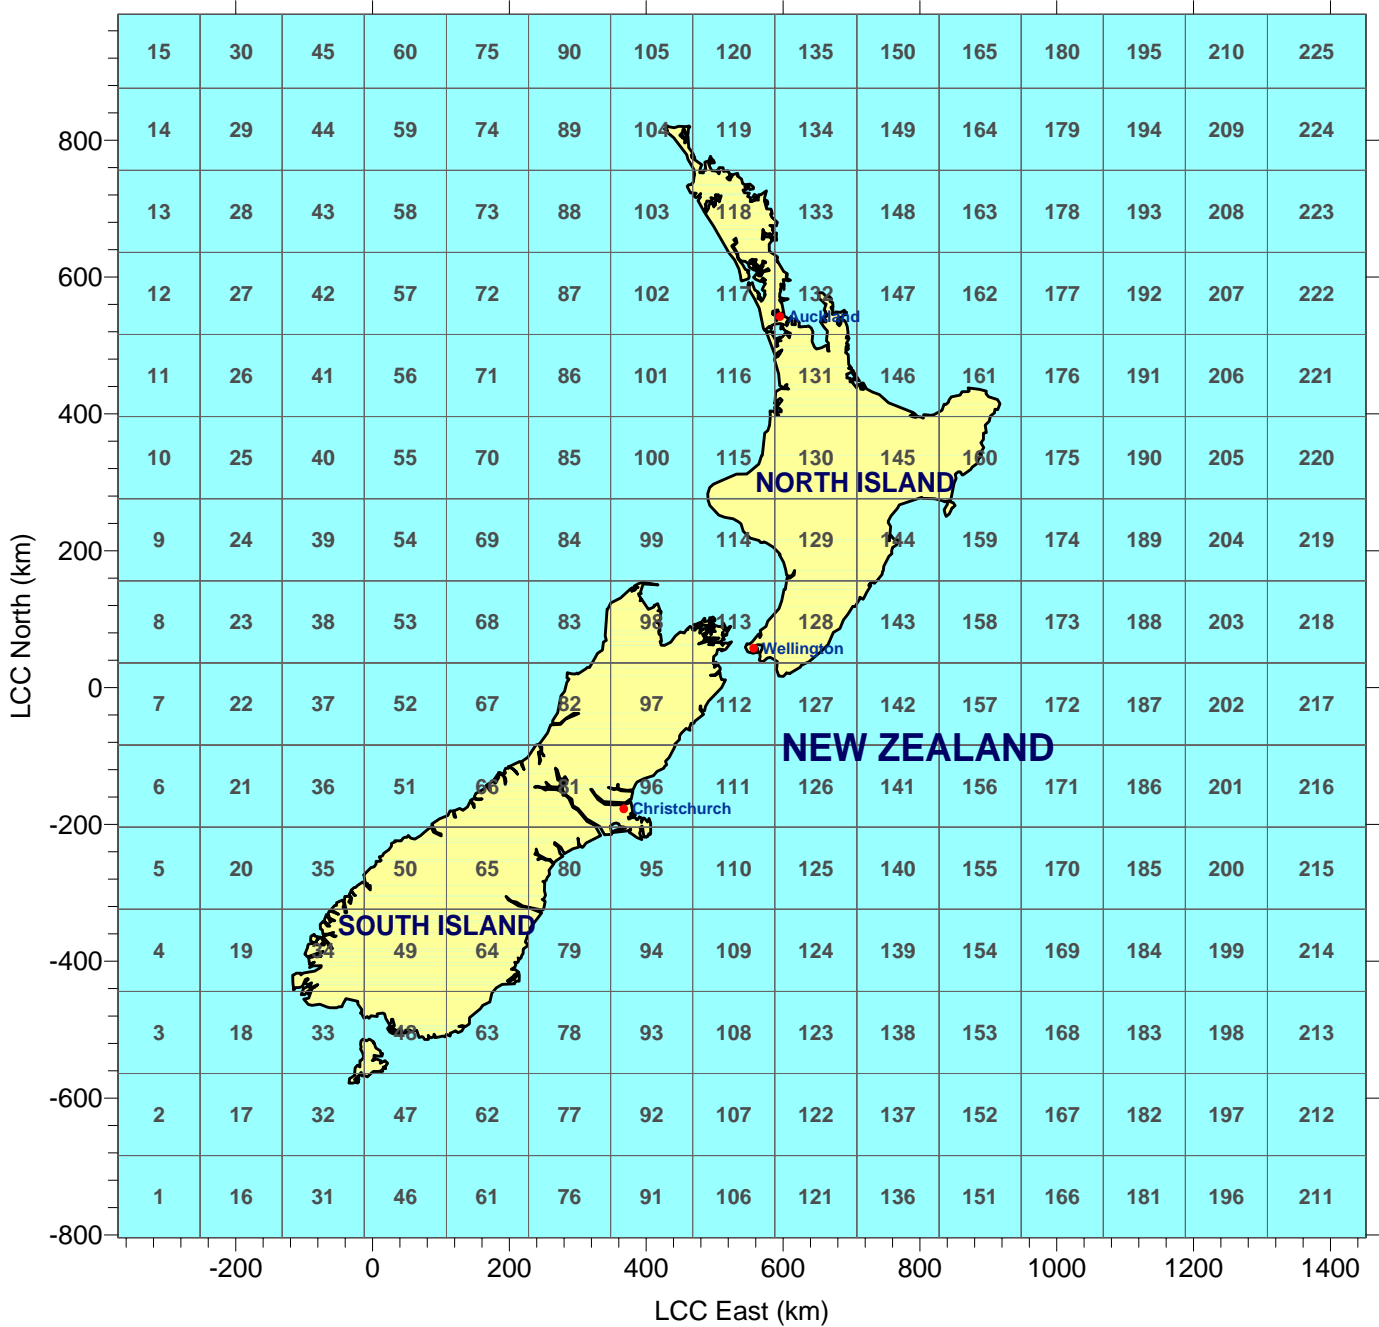

# 12km MM5 Data Tiles for New Zealand

Full Domain

225 Tiles

Projection: Lambert Conformal Conic (LCC)  
Origin: 42°S, 168°E  
Matching Latitudes: 32°S, 51°S  
False Easting/Northing = 0.0  
Datum: NWS-84

# 12km MM5 Data Tiles for New Zealand

## Region 01

40 Tiles

Projection: Lambert Conformal Conic (LCC)  
Origin: 42°S, 168°E  
Matching Latitudes: 32°S, 51°S  
False Easting/Northing = 0.0  
Datum: NWS-84

## Region 03

130 Tiles

Projection: Lambert Conformal Conic (LCC)  
Origin: 42°S, 168°E  
Matching Latitudes: 32°S, 51°S  
False Easting/Northing = 0.0  
Datum: NWS-84