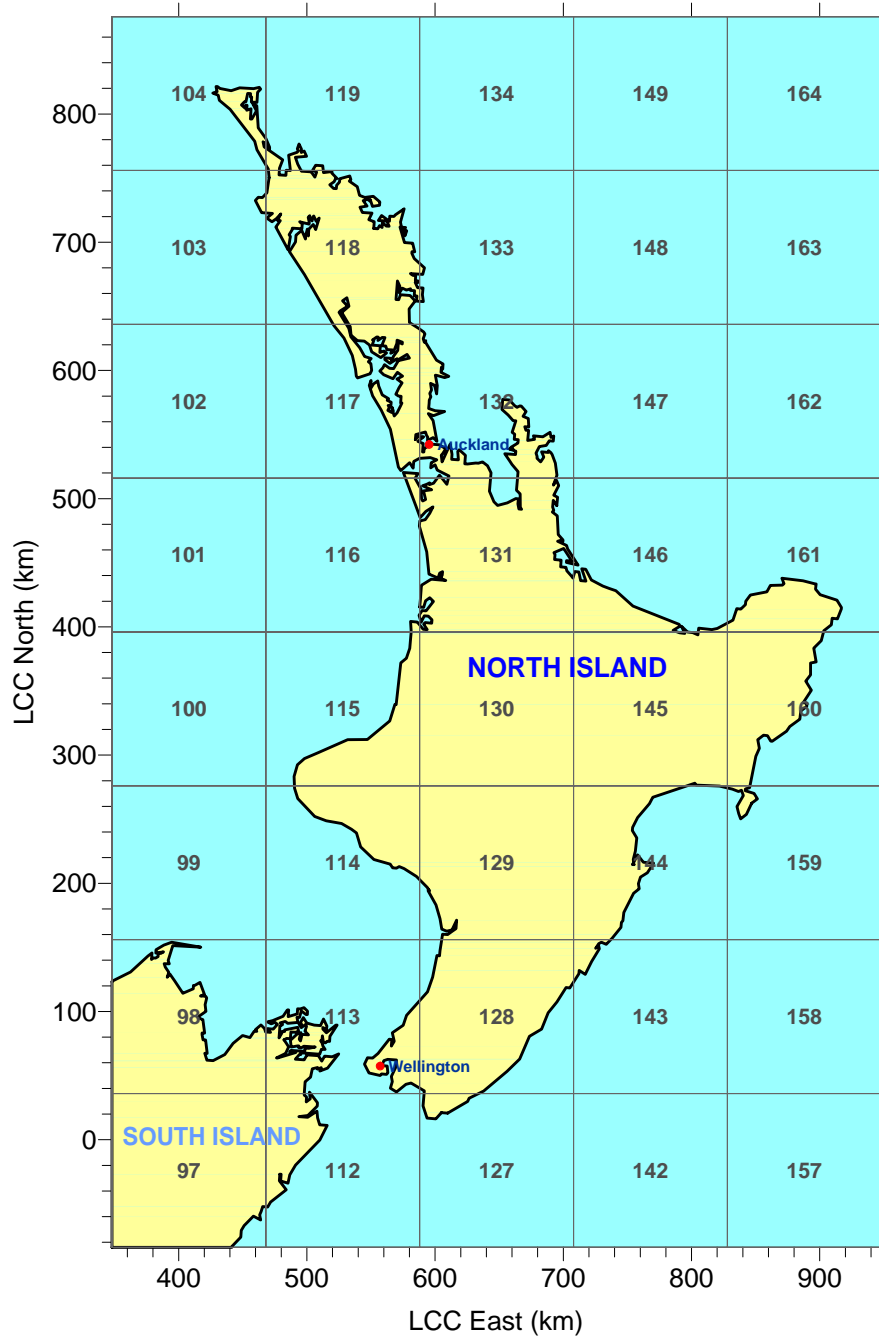

# 12km MM5 Data Tiles for New Zealand

Full Domain

225 Tiles

Projection: Lambert Conformal Conic (LCC)  
Origin: 42°S, 168°E  
Matching Latitudes: 32°S, 51°S  
False Easting/Northing = 0.0  
Datum: NWS-84

# 12km MM5 Data Tiles for New Zealand

## Region 01

40 Tiles

Projection: Lambert Conformal Conic (LCC)  
Origin: 42°S, 168°E  
Matching Latitudes: 32°S, 51°S  
False Easting/Northing = 0.0  
Datum: NWS-84

## Region 03

130 Tiles

Projection: Lambert Conformal Conic (LCC)  
Origin: 42°S, 168°E  
Matching Latitudes: 32°S, 51°S  
False Easting/Northing = 0.0  
Datum: NWS-84