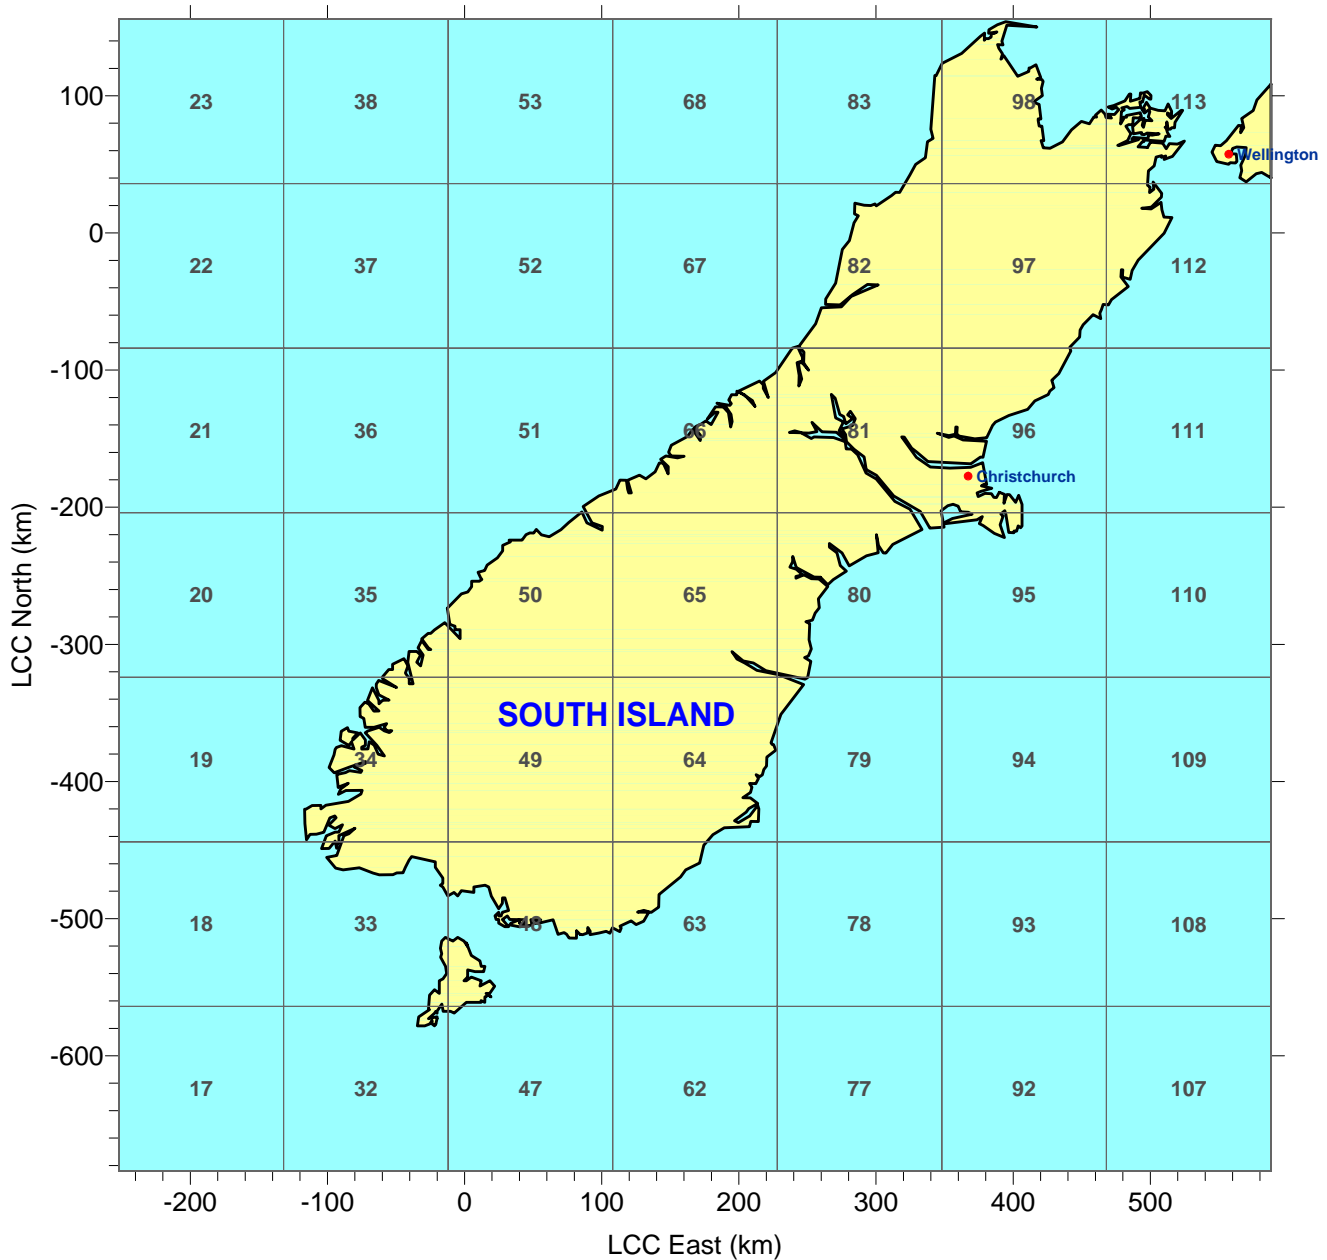

## Region 01

40 Tiles

Projection: Lambert Conformal Conic (LCC)  
Origin: 42°S, 168°E  
Matching Latitudes: 32°S, 51°S  
False Easting/Northing = 0.0  
Datum: NWS-84

# 12km MM5 Data Tiles for New Zealand

## Region 02

49 Tiles

Projection: Lambert Conformal Conic (LCC)  
Origin: 42°S, 168°E  
Matching Latitudes: 32°S, 51°S  
False Easting/Northing = 0.0  
Datum: NWS-84

## Region 03

130 Tiles

Projection: Lambert Conformal Conic (LCC)  
Origin: 42°S, 168°E  
Matching Latitudes: 32°S, 51°S  
False Easting/Northing = 0.0  
Datum: NWS-84