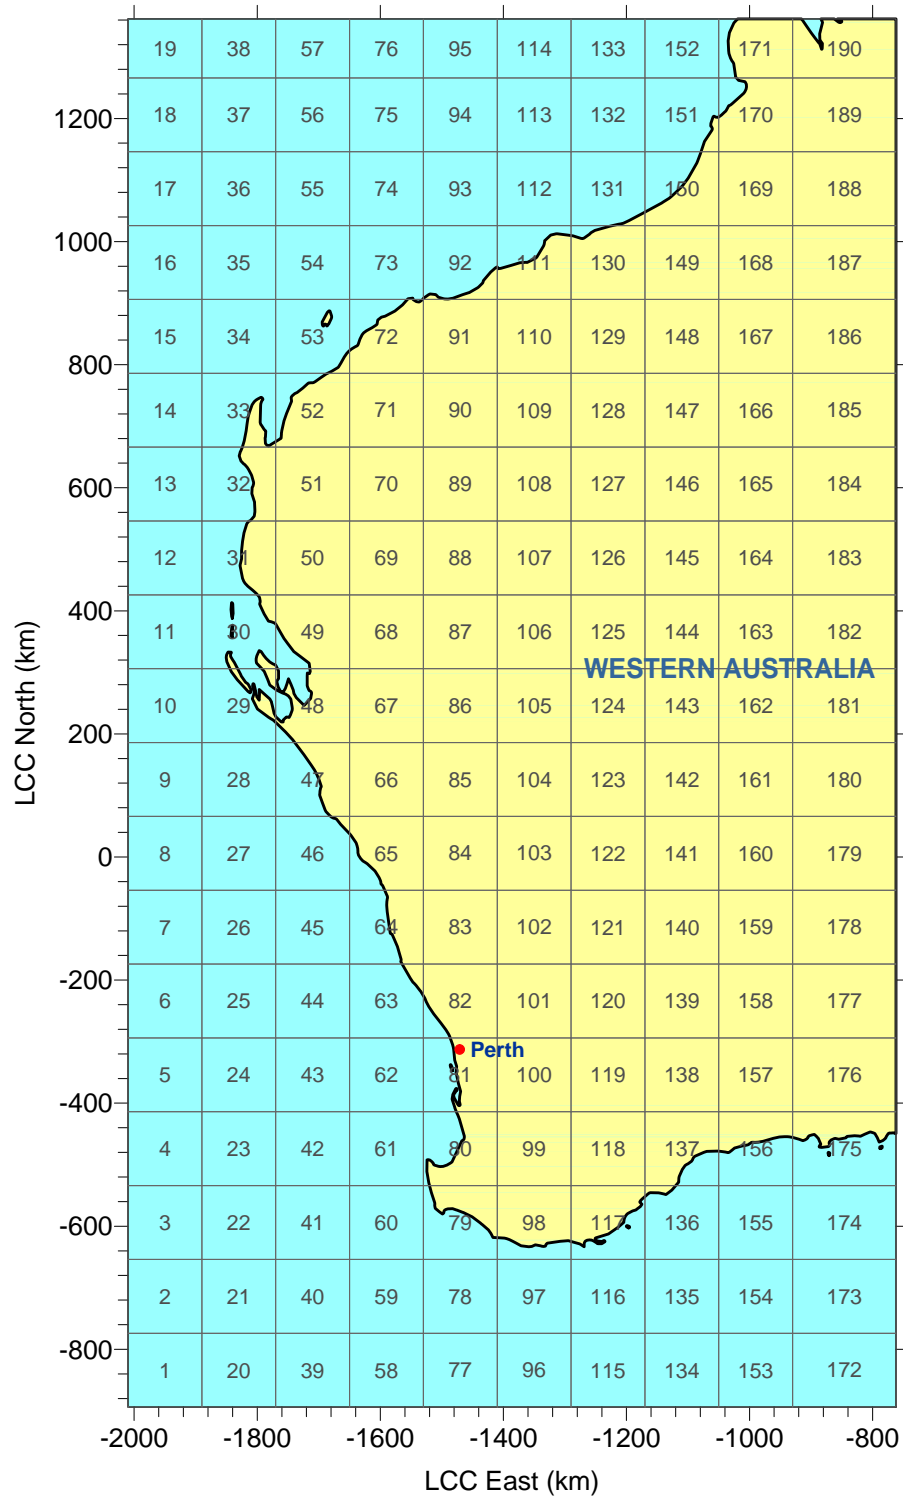

12km MM5 Data Tiles for Australia

AREA 1: 190 Tiles

Projection: Lambert Conformal Conic (LCC)
Origin: 30°S, 132°E
Matching Latitudes: 15°S, 44°S
False Easting/Northing = 0.0
Datum: NWS-84